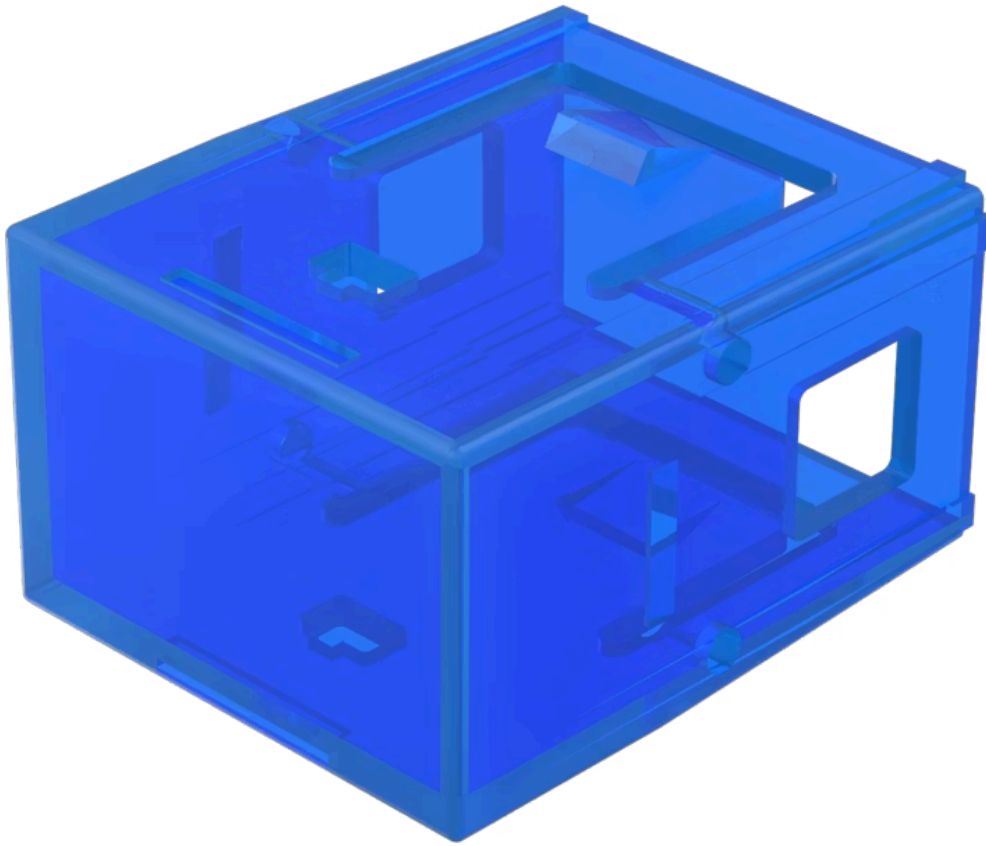

Lens

02-
901.6

Distribution by
Farnell

<https://farnell.eao.com/component/02-901.6/en...>

Your product:

02-901.6

Lens

Loading . . .

PRODUCT RANGE

Product Status: Not Recommended for new design

FRONT

Front form: Rectangular

OPERATING-/INDICATION PART

Lens colour: Blue

Lens material: Plastic

Lens illumination: Illuminated

Lens shape: Flush

Lens optics: translucent

MECHANICAL CHARACTERISTICS

Weight: 0.004 kg

CERTIFICATE

REACH: REACH compliant

RoHS: RoHS compliant

OTHER

Short Description: Lens, 17.5 mm x 25.4 mm, Illuminated, Blue, Flush, Plastic

Dimension: 17.5 mm x 25.4 mm

Product attributes:

Not recommended for film insert