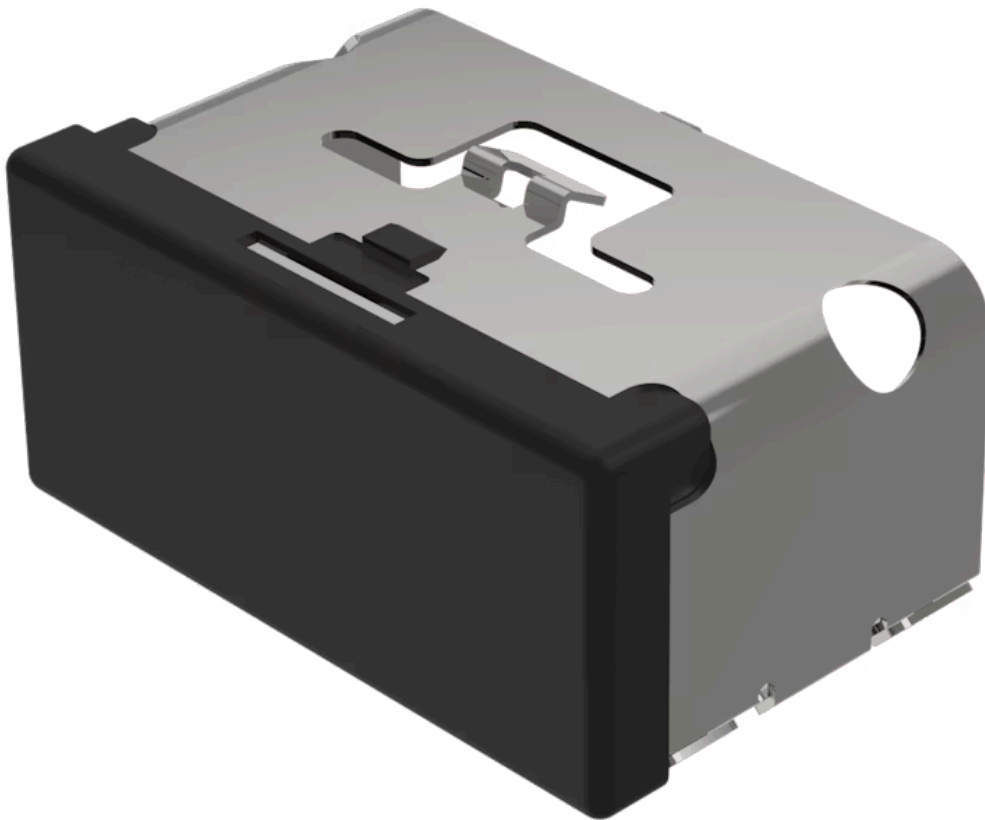

Lens

03-
901.0

Distribution by
Farnell

<https://farnell.eao.com/component/03-901.0/en...>

Your product:

03-901.0 Lens

Loading ...

PRODUCT RANGE

Product Status: Not Recommended for new design

FRONT

Front form: Rectangular

OPERATING-/INDICATION PART

Lens colour: Black

Lens material: Plastic

Lens illumination: Non illuminated

Lens shape: Flush

Lens optics: opaque

MECHANICAL CHARACTERISTICS

Weight: 0.009 kg

CERTIFICATE

REACH: REACH compliant

RoHS: RoHS compliant

OTHER

Short Description:

Lens, 18 mm x 38 mm, Non illuminated, Black, Flush, Plastic

Dimension:

18 mm x 38 mm