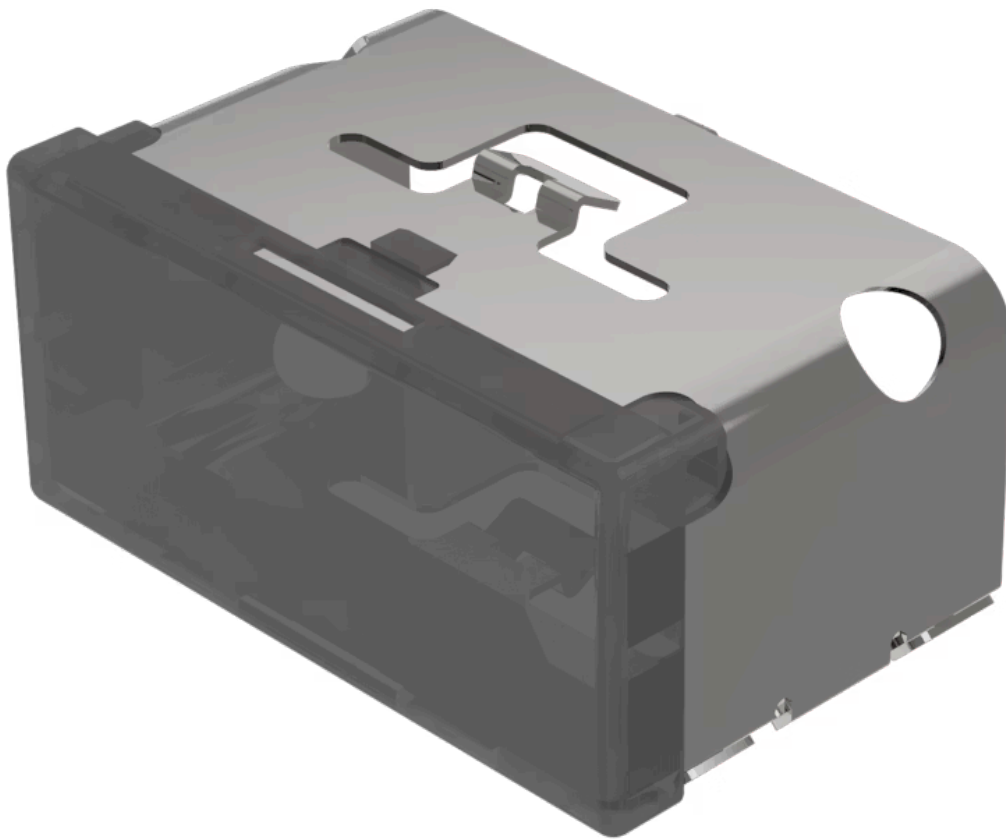

Lens

03-
901.1

Distribution by
Farnell

<https://farnell.eao.com/component/03-901.1/en...>

Your product:

03-901.1 Lens

Loading ...

PRODUCT RANGE

Product Status: Not Recommended for new design

FRONT

Front form: Rectangular

OPERATING-/INDICATION PART

Lens colour: Smokey black

Lens material: Plastic

Lens illumination: Illuminated

Lens shape: Flush

Lens optics: translucent

MECHANICAL CHARACTERISTICS

Weight: 0.009 kg

CERTIFICATE

REACH: REACH compliant

RoHS: RoHS compliant

OTHER

Short Description: Lens, 18 mm x 38 mm, Illuminated, Smokey black, Flush, Plastic

Dimension: 18 mm x 38 mm

Product attributes:

Not recommended for film insert