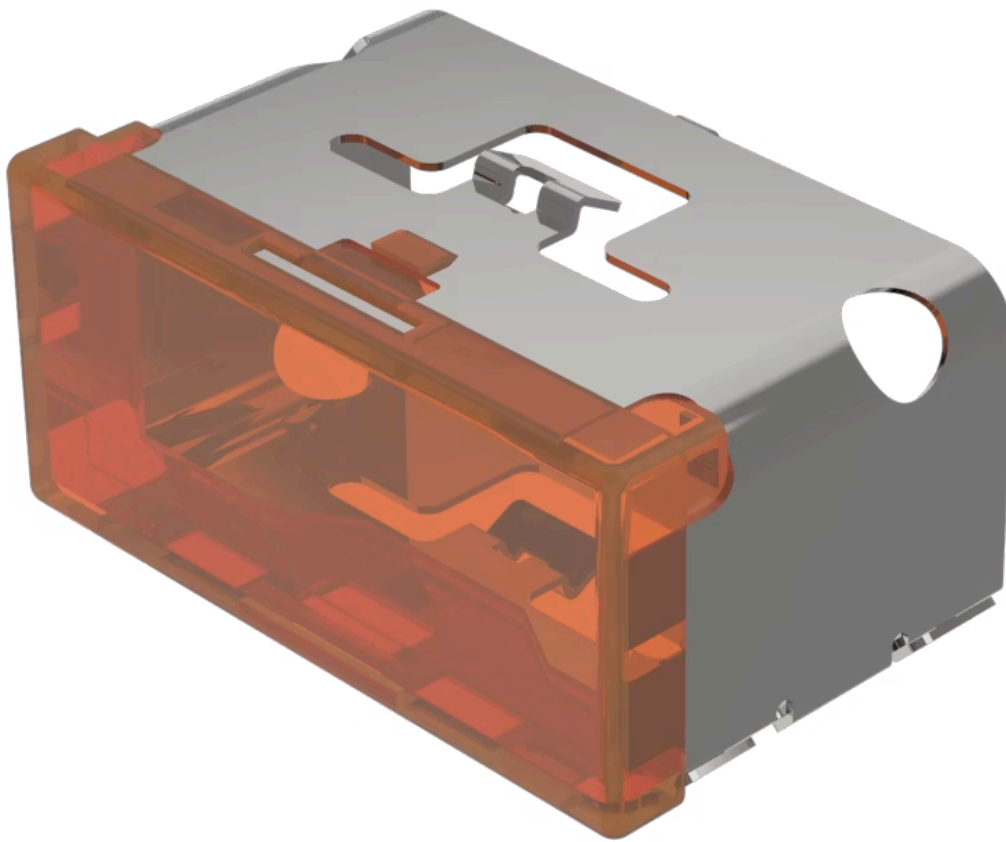

Lens

03-
901.3

Distribution by
Farnell

<https://farnell.eao.com/component/03-901.3/en...>

Your product:

03-901.3 Lens

Loading ...

PRODUCT RANGE

Product Status: Not Recommended for new design

FRONT

Front form: Rectangular

OPERATING-/INDICATION PART

Lens colour: Orange

Lens material: Plastic

Lens illumination: Illuminated

Lens shape: Flush

Lens optics: translucent

MECHANICAL CHARACTERISTICS

Weight: 0.009 kg

CERTIFICATE

REACH: REACH compliant

RoHS: RoHS compliant

OTHER

Short Description: Lens, 18 mm x 38 mm, Illuminated, Orange, Flush, Plastic

Dimension: 18 mm x 38 mm

Product attributes:

Not recommended for film insert