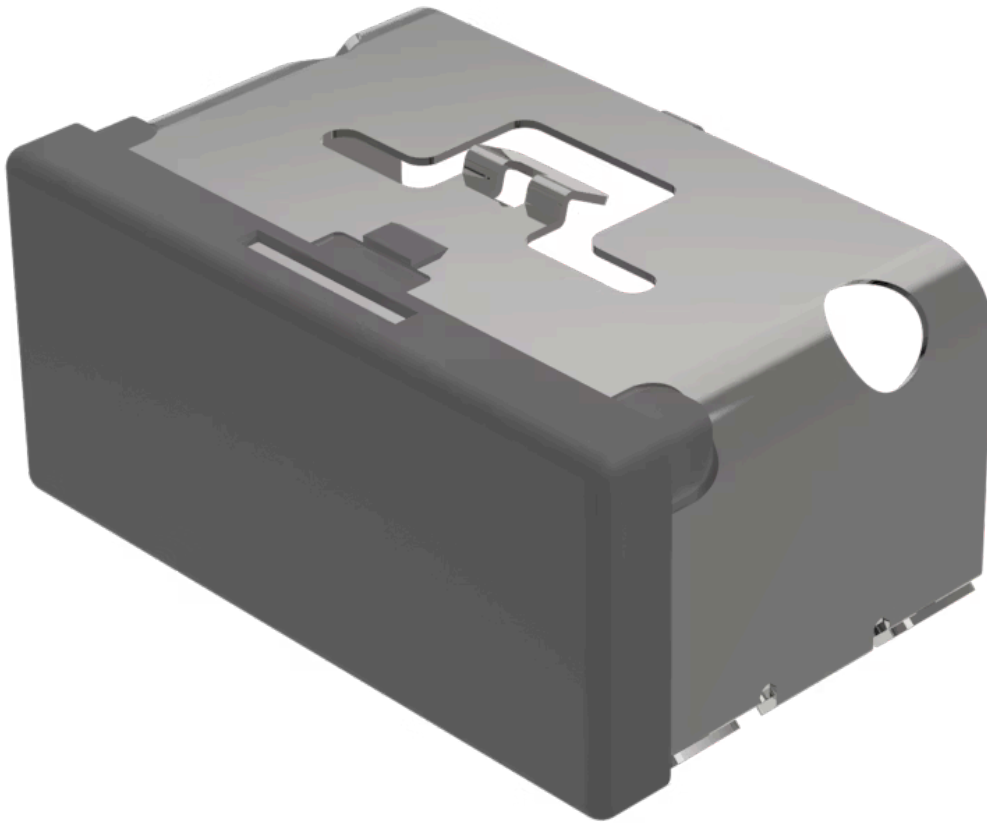

Lens

03-
901.8

Distribution by
Farnell

<https://farnell.eao.com/component/03-901.8/en...>

Your product:

03-901.8 Lens

PRODUCT RANGE

Product Status: Not Recommended for new design

FRONT

Front form: Rectangular

OPERATING-/INDICATION PART

Lens colour: Grey

Lens material: Plastic

Lens illumination: Non illuminated

Lens shape: Flush

Lens optics: opaque

MECHANICAL CHARACTERISTICS

Weight: 0.009 kg

CERTIFICATE

REACH: REACH compliant

RoHS: RoHS compliant

OTHER

Short Description: Lens, 18 mm x 38 mm, Non illuminated, Grey, Flush, Plastic

Dimension: 18 mm x 38 mm