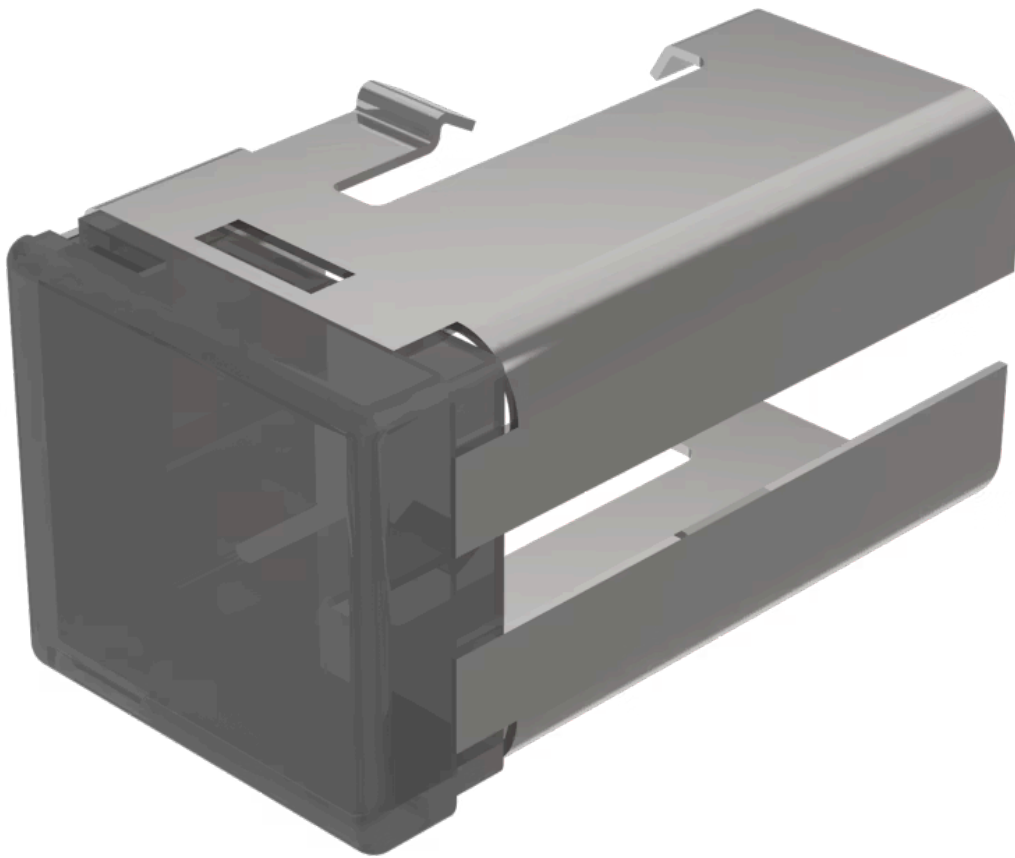

Lens

03-
921.1

Distribution by
Farnell

<https://farnell.eao.com/component/03-921.1/en...>

Your product:

03-921.1 Lens

Loading ...

PRODUCT RANGE

Product Status: Not Recommended for new design

FRONT

Front form: Rectangular

OPERATING-/INDICATION PART

Lens colour: Smokey black

Lens material: Plastic

Lens illumination: Illuminated

Lens shape: Flush

Lens optics: translucent

MECHANICAL CHARACTERISTICS

Weight: 0.004 kg

CERTIFICATE

REACH: REACH compliant

RoHS: RoHS compliant

OTHER

Short Description: Lens, 18 mm x 19 mm, Illuminated, Smokey black, Flush, Plastic

Dimension: 18 mm x 19 mm

Product attributes:

Not recommended for film insert

Hints:

Order two lenses