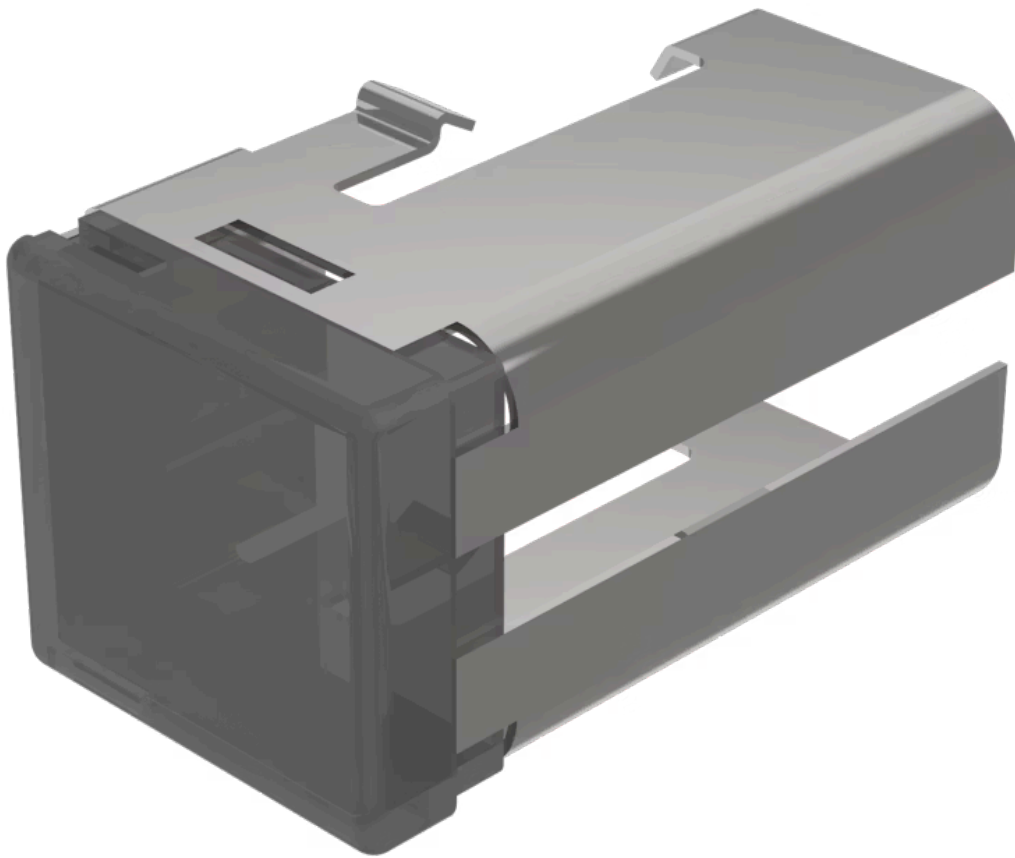

Lens

03-
921.1

Distribution by
Farnell

<https://farnell.eao.com/component/03-921.1/en...>

Your product:

03-921.1 Lens

PRODUCT RANGE

Product Status: Not Recommended for new design

FRONT

Front form: Rectangular

OPERATING-/INDICATION PART

Lens colour: Smokey black

Lens material: Plastic

Lens illumination: Illuminated

Lens shape: Flush

Lens optics: translucent

MECHANICAL CHARACTERISTICS

Weight: 0.004 kg

CERTIFICATE

REACH: REACH compliant

RoHS: RoHS compliant

OTHER

Short Description: Lens, 18 mm x 19 mm, Illuminated, Smokey black, Flush, Plastic

Dimension: 18 mm x 19 mm