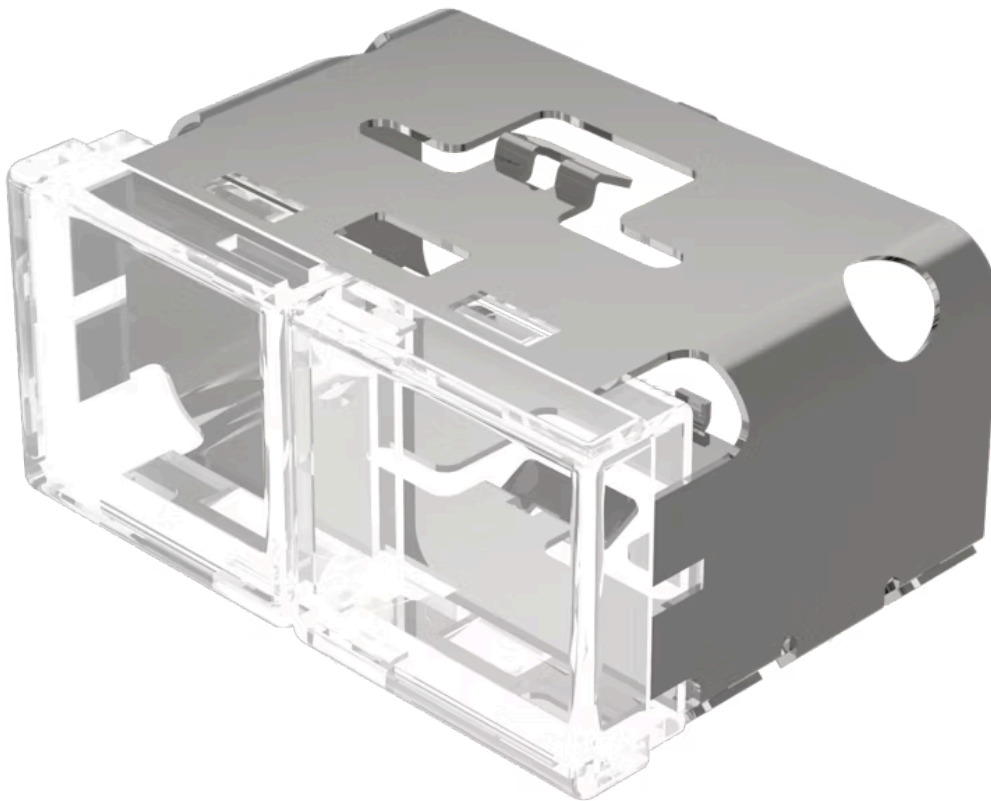

Lens

03-
942.7/7

Distribution by
Farnell

<https://farnell.eao.com/component/03-942.7/7/...>

Your product:

03-942.7/7 Lens

Loading ...

PRODUCT RANGE

Product Status: Not Recommended for new design

FRONT

Front form: Rectangular

OPERATING-/INDICATION PART

Lens colour: Colourless-colourless

Lens material: Plastic

Lens illumination: Illuminated

Lens shape: Flush

Lens optics: transparent

MECHANICAL CHARACTERISTICS

Weight: 0.01 kg

CERTIFICATE

REACH: REACH compliant

RoHS: RoHS compliant

OTHER

Short Description: Lens, 18 mm x 38 mm, Illuminated, Colourless-colourless, Flush, Plastic

Dimension: 18 mm x 38 mm

Product attributes:

With light barrier, not suitable for film insert