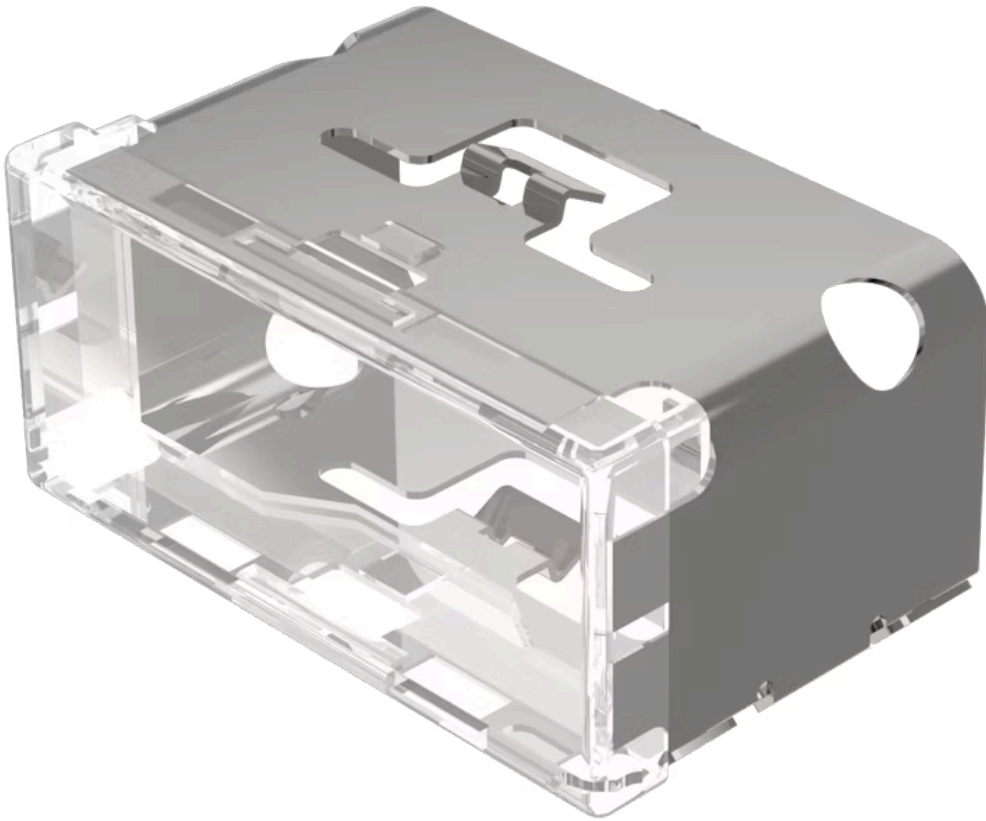

Lens

03-
946.7

Distribution by
Farnell

<https://farnell.eao.com/component/03-946.7/en...>

Your product:

03-946.7 Lens

Loading ...

PRODUCT RANGE

Product Status: Not Recommended for new design

FRONT

Front form: Rectangular

OPERATING-/INDICATION PART

Lens colour: Colourless

Lens material: Plastic

Lens illumination: Illuminated

Lens shape: Flush

Lens optics: transparent

MECHANICAL CHARACTERISTICS

Weight: 0.009 kg

CERTIFICATE

REACH: REACH compliant

RoHS: RoHS compliant

OTHER

Short Description: Lens, 18 mm x 38 mm, Illuminated, Colourless, Flush, Plastic

Dimension: 18 mm x 38 mm

Product attributes:

With black rim (prevents lateral light escape), use holder for film insert