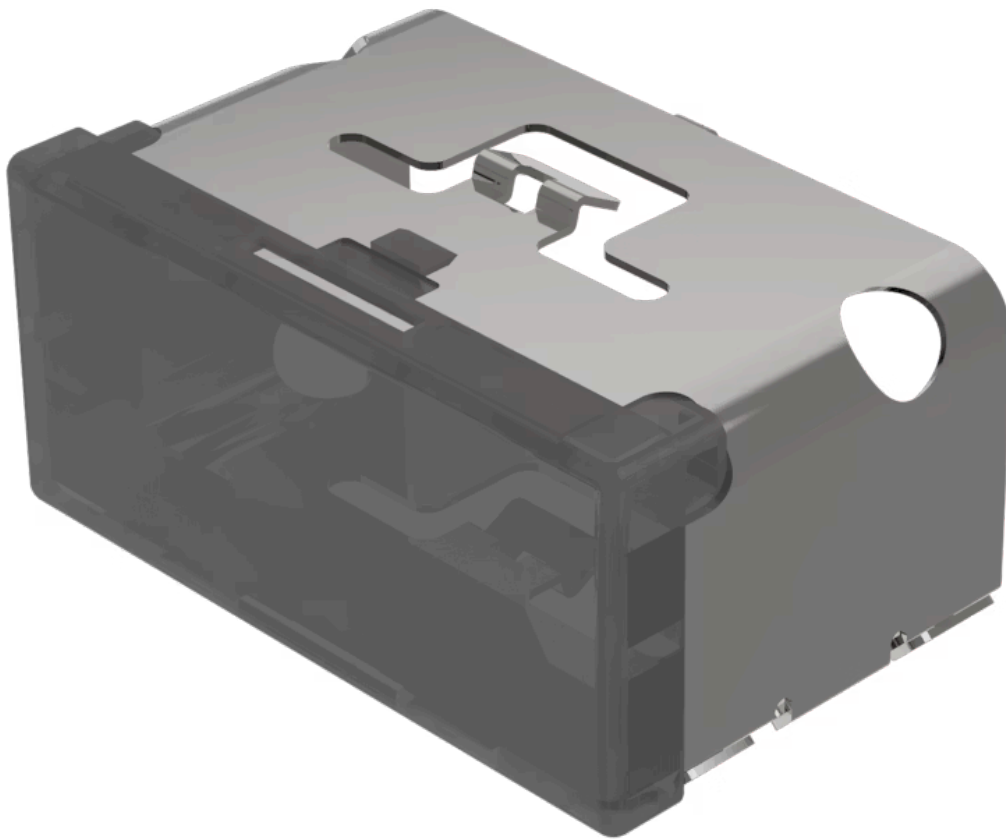

Lens

03-
947.1

Distribution by
Farnell

<https://farnell.eao.com/component/03-947.1/en...>

Your product:

03-947.1 Lens

Loading ...

PRODUCT RANGE

Product Status: Not Recommended for new design

FRONT

Front form: Rectangular

OPERATING-/INDICATION PART

Lens colour: Smokey black

Lens material: Plastic

Lens illumination: Illuminated

Lens shape: Flush

Lens optics: transparent

MECHANICAL CHARACTERISTICS

Weight: 0.008 kg

CERTIFICATE

REACH: REACH compliant

RoHS: RoHS compliant

OTHER

Short Description: Lens, 18 mm x 38 mm, Illuminated, Smokey black, Flush, Plastic

Dimension: 18 mm x 38 mm

Product attributes:

With black rim (prevents lateral light escape), use holder for film insert