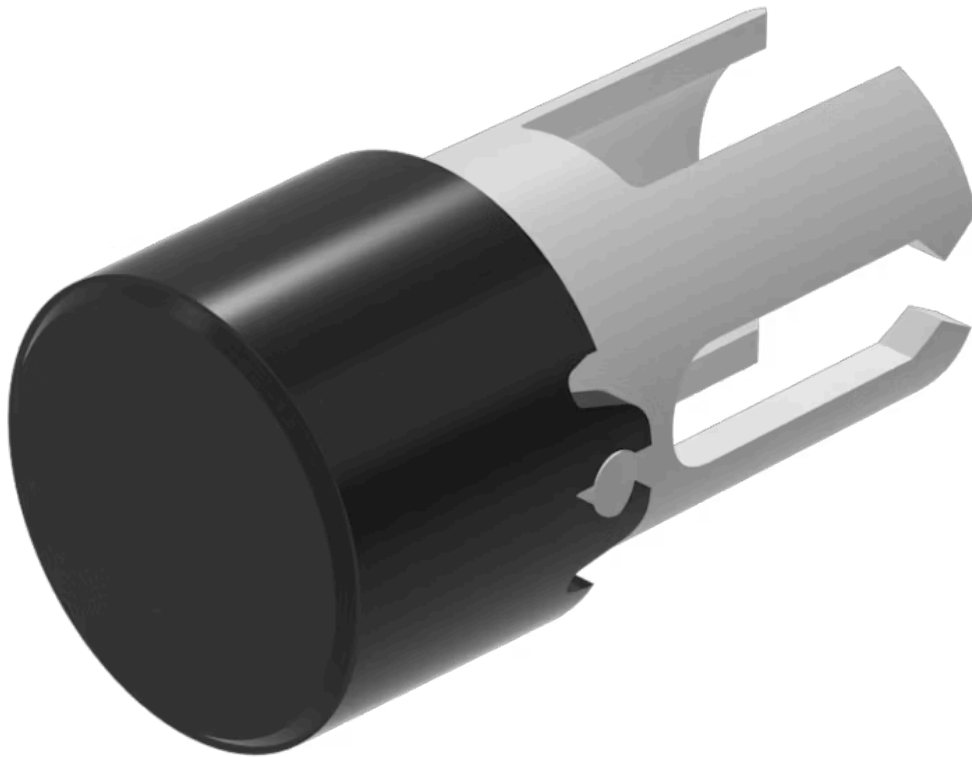

Lens

19-
931.0

Distribution by
Farnell

Your product:

19-931.0 Lens

Loading ...

FRONT

Front form: Round

OPERATING-/INDICATION PART

Lens colour: Black

Lens material: Plastic

Lens illumination: Non illuminated

Lens shape: Flush

Lens optics: opaque

MECHANICAL CHARACTERISTICS

Weight: 0.001 kg

CERTIFICATE

REACH: REACH compliant

RoHS: RoHS compliant

OTHER

Short Description: Lens, Ø 7.3 mm, Non illuminated, Black, Flush, Plastic

Dimension: Ø 7.3 mm