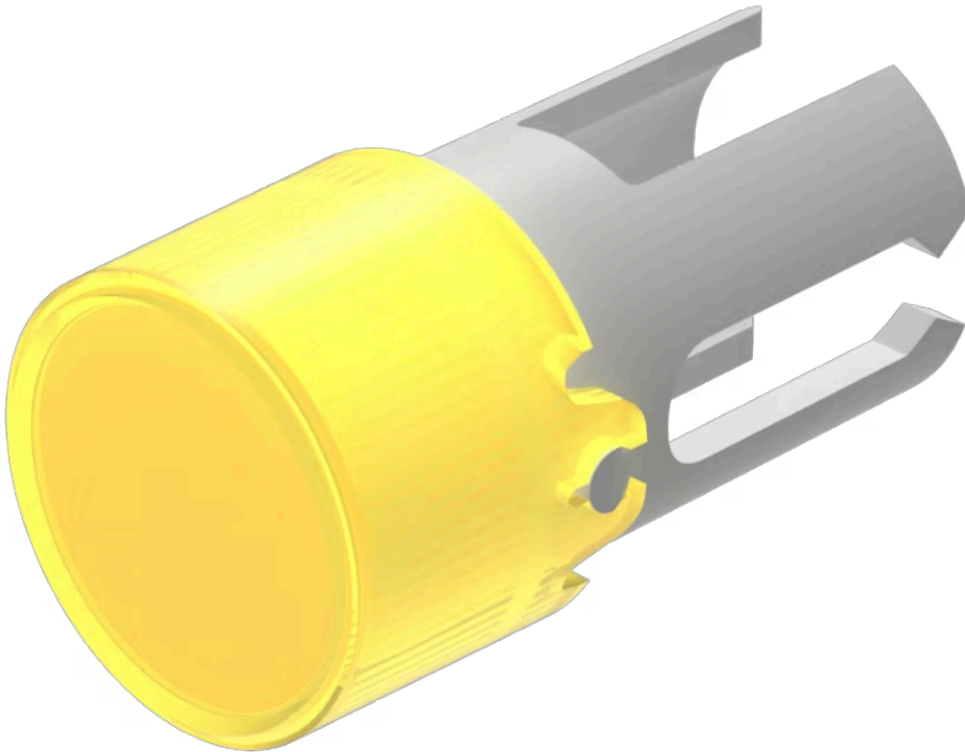

Lens

19-
931.4

Distribution by
Farnell

<https://farnell.eao.com/component/19-931.4/en...>

Your product:

19-931.4 Lens

Loading ...

FRONT

Front form: Round

OPERATING-/INDICATION PART

Lens colour: Yellow

Lens material: Plastic

Lens illumination: Illuminated

Lens shape: Flush

Lens optics: transparent

MECHANICAL CHARACTERISTICS

Weight: 0 kg

CERTIFICATE

REACH: REACH compliant

RoHS: RoHS compliant

OTHER

Short Description: Lens, Ø 7.3 mm, Illuminated, Yellow, Flush, Plastic

Dimension: Ø 7.3 mm

Product attributes: For film insert