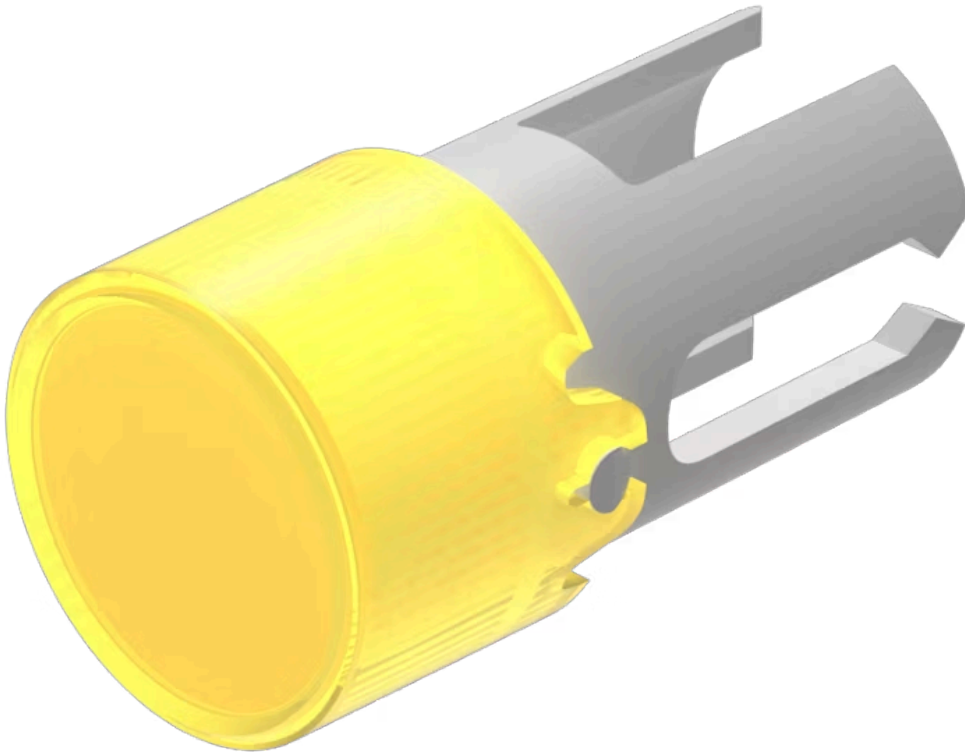

Lens

19-
931.4

Distribution by
Farnell

<https://farnell.eao.com/component/19-931.4/en...>

Your product:

19-931.4 Lens

Loading ...

FRONT

Front form: Round

OPERATING-/INDICATION PART

Lens colour: Yellow

Lens material: Plastic

Lens illumination: Illuminated

Lens shape: Flush

Lens optics: transparent

MECHANICAL CHARACTERISTICS

Weight: 0 kg

CERTIFICATE

REACH: REACH compliant

RoHS: RoHS compliant

OTHER

Short Description: Lens, Ø 7.3 mm, Illuminated, Yellow, Flush, Plastic

Dimension: Ø 7.3 mm

Product attributes: For film insert