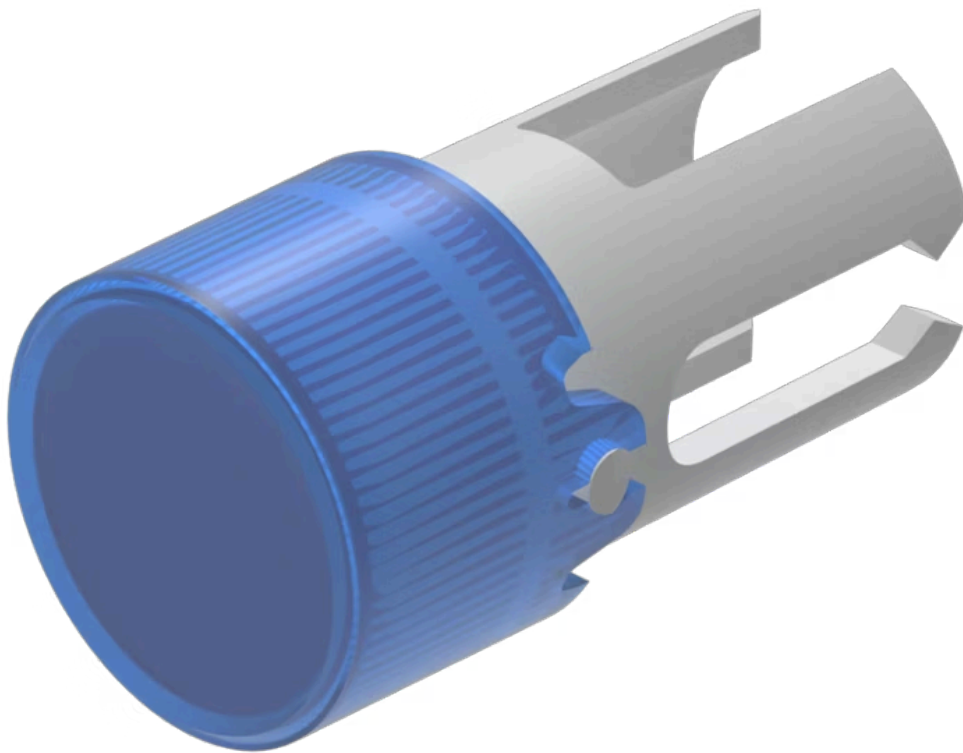

Lens

19-
931.6

Distribution by
Farnell

Your product:

19-931.6 Lens

Loading ...

FRONT

Front form: Round

OPERATING-/INDICATION PART

Lens colour: Blue

Lens material: Plastic

Lens illumination: Illuminated

Lens shape: Flush

Lens optics: transparent

MECHANICAL CHARACTERISTICS

Weight: 0 kg

CERTIFICATE

REACH: REACH compliant

RoHS: RoHS compliant

OTHER

Short Description: Lens, Ø 7.3 mm, Illuminated, Blue, Flush, Plastic

Dimension: Ø 7.3 mm

Product attributes: For film insert