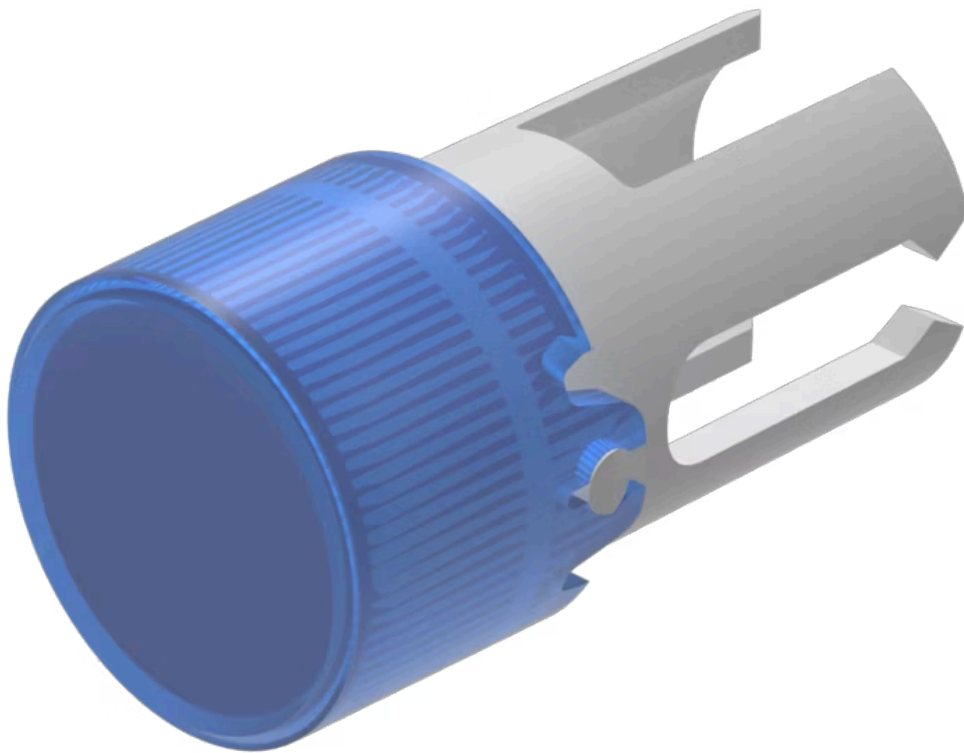

Lens

19-
932.6

Distribution by
Farnell

Your product:

19-932.6 Lens

Loading . . .

FRONT

Front form: Round

OPERATING-/INDICATION PART

Lens colour: Blue

Lens material: Plastic

Lens illumination: Illuminated

Lens shape: Flush

Lens optics: transparent

MECHANICAL CHARACTERISTICS

Weight: 0 kg

CERTIFICATE

REACH: REACH compliant

RoHS: RoHS compliant

OTHER

Short Description: Lens, Ø 7.3 mm, Illuminated, Blue, Flush, Plastic

Dimension: Ø 7.3 mm

Product attributes: Not recommended for film insert