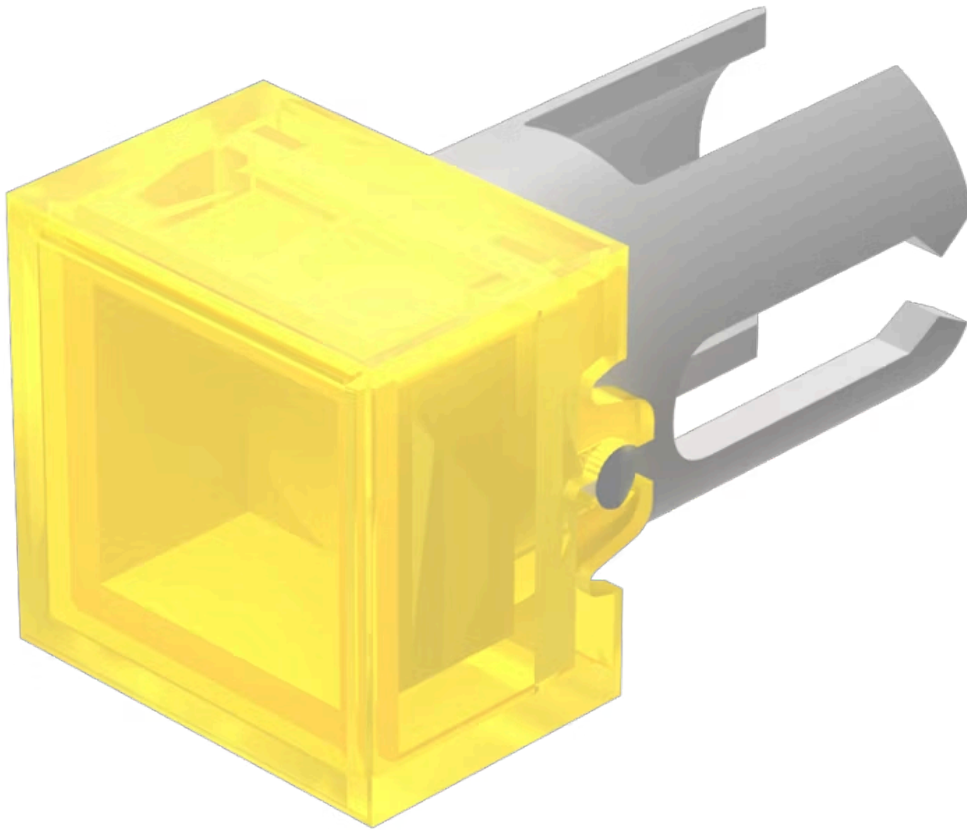

Lens

19-
951.4

Distribution by
Farnell

Your product:

19-951.4 Lens

Loading ...

FRONT

Front form: Square

OPERATING-/INDICATION PART

Lens colour: Yellow

Lens material: Plastic

Lens illumination: Illuminated

Lens shape: Flush

Lens optics: transparent

MECHANICAL CHARACTERISTICS

Weight: 0 kg

CERTIFICATE

REACH: REACH compliant

RoHS: RoHS compliant

OTHER

Short Description: Lens, 7.3 mm x 7.3 mm, Illuminated, Yellow, Flush, Plastic

Dimension: 7.3 mm x 7.3 mm

Product attributes: For film insert