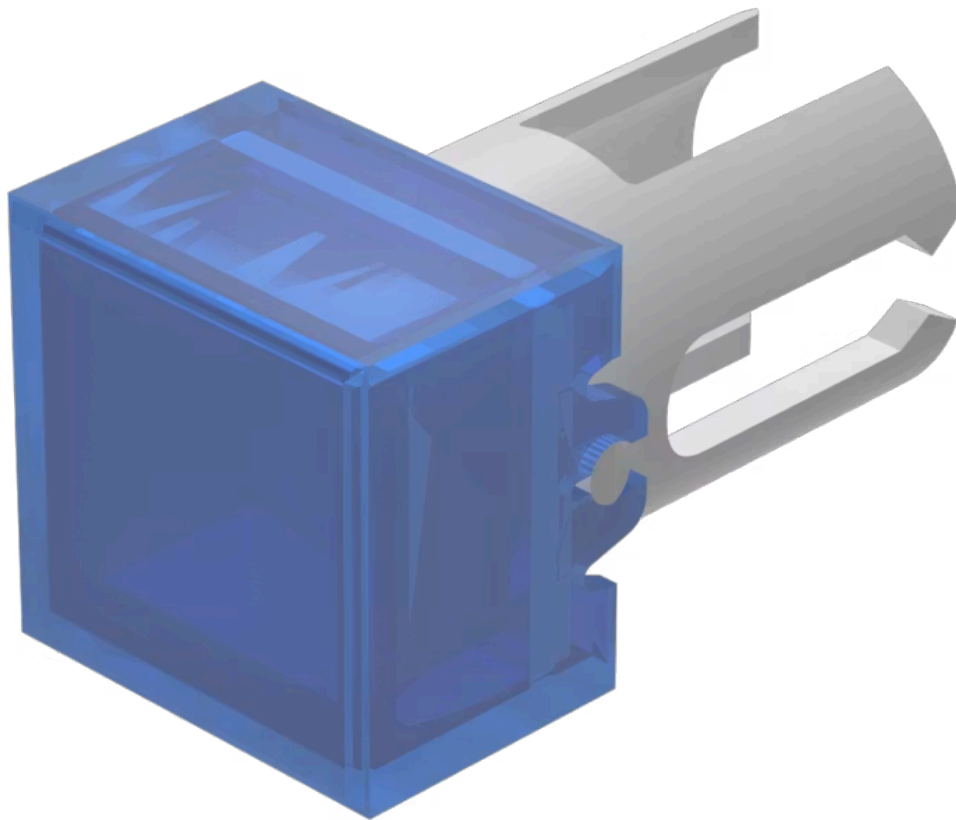

Lens

19-
951.6

Distribution by
Farnell

<https://farnell.eao.com/component/19-951.6/en...>

Your product:

19-951.6 Lens

Loading ...

FRONT

Front form: Square

OPERATING-/INDICATION PART

Lens colour: Blue

Lens material: Plastic

Lens illumination: Illuminated

Lens shape: Flush

Lens optics: transparent

MECHANICAL CHARACTERISTICS

Weight: 0.001 kg

CERTIFICATE

REACH: REACH compliant

RoHS: RoHS compliant

OTHER

Short Description: Lens, 7.3 mm x 7.3 mm, Illuminated, Blue, Flush, Plastic

Dimension: 7.3 mm x 7.3 mm

Product attributes: For film insert