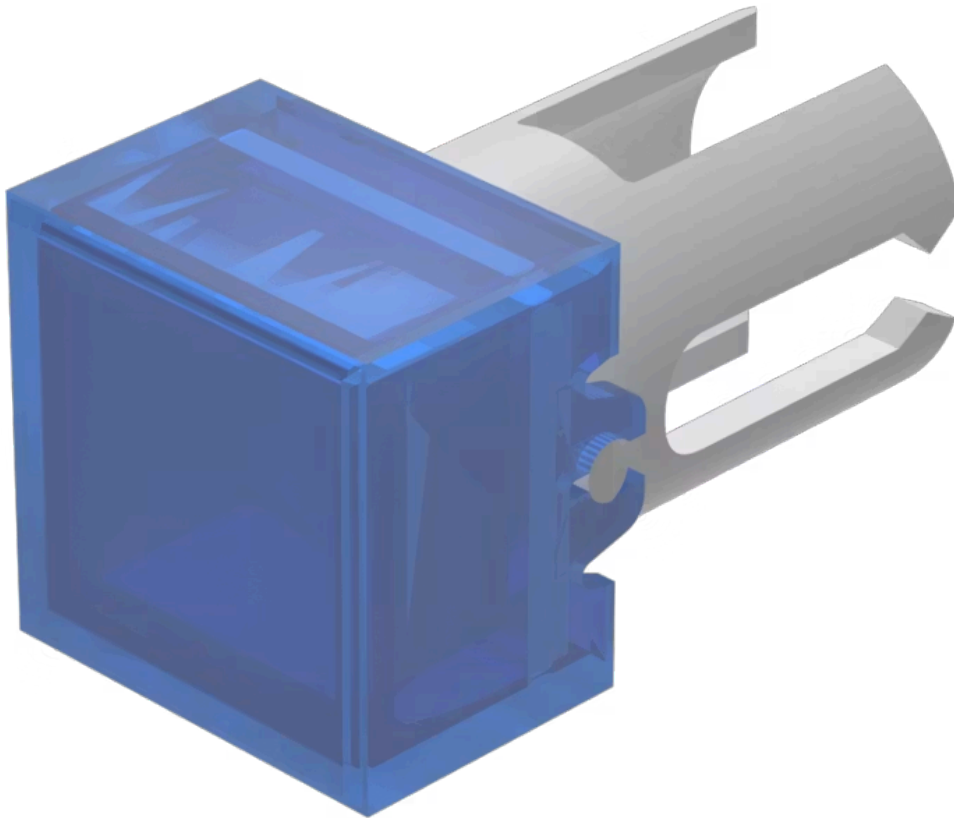

Lens

19-
952.6

Distribution by
Farnell

<https://farnell.eao.com/component/19-952.6/en...>

Your product:

19-952.6 Lens

Loading ...

FRONT

Front form: Square

OPERATING-/INDICATION PART

Lens colour: Blue

Lens material: Plastic

Lens illumination: Illuminated

Lens shape: Flush

Lens optics: transparent

MECHANICAL CHARACTERISTICS

Weight: 0.001 kg

CERTIFICATE

REACH: REACH compliant

RoHS: RoHS compliant

OTHER

Short Description: Lens, 7.3 mm x 7.3 mm, Illuminated, Blue, Flush, Plastic

Dimension: 7.3 mm x 7.3 mm

Product attributes: Not recommended for film insert