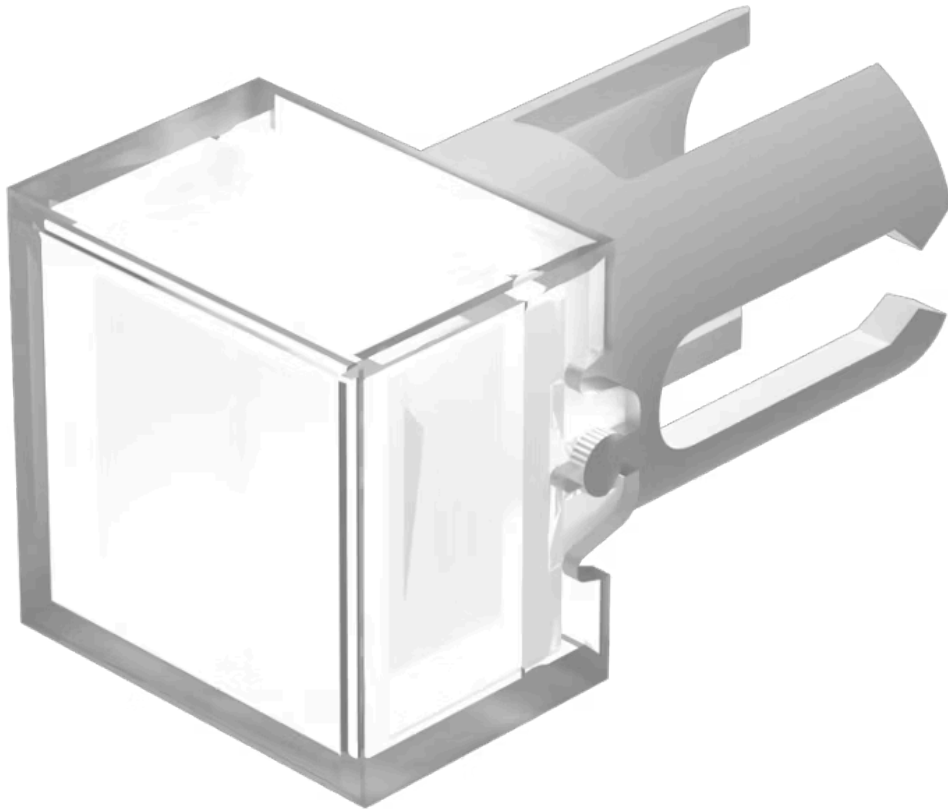

Lens

19-
952.7

Distribution by
Farnell

Your product:

19-952.7 Lens

Loading ...

FRONT

Front form: Square

OPERATING-/INDICATION PART

Lens colour: Colourless

Lens material: Plastic

Lens illumination: Illuminated

Lens shape: Flush

Lens optics: transparent

MECHANICAL CHARACTERISTICS

Weight: 0 kg

CERTIFICATE

REACH: REACH compliant

RoHS: RoHS compliant

OTHER

Short Description: Lens, 7.3 mm x 7.3 mm, Illuminated, Colourless, Flush, Plastic

Dimension: 7.3 mm x 7.3 mm

Product attributes: Not recommended for film insert