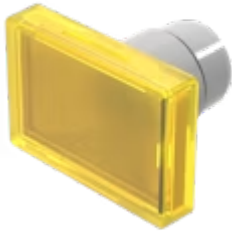

Lens

22-
903.4

Distribution by
Farnell

<https://farnell.eao.com/component/22-903.4/en...>

Your product:

22-903.4 Lens

Loading ...

FRONT

Front form: Rectangular

OPERATING-/INDICATION PART

Lens colour: Yellow

Lens material: Plastic, according to UL 94 HB

Lens illumination: Illuminated

Lens shape: Flush

Lens optics: transparent

MECHANICAL CHARACTERISTICS

Weight: 0.002 kg

CERTIFICATE

REACH: REACH compliant

RoHS: RoHS compliant

OTHER

Short Description: Lens, 25.5 mm x 17 mm, Illuminated, Yellow, Flush, Plastic, according to UL 94 HB

Dimension: 25.5 mm x 17 mm