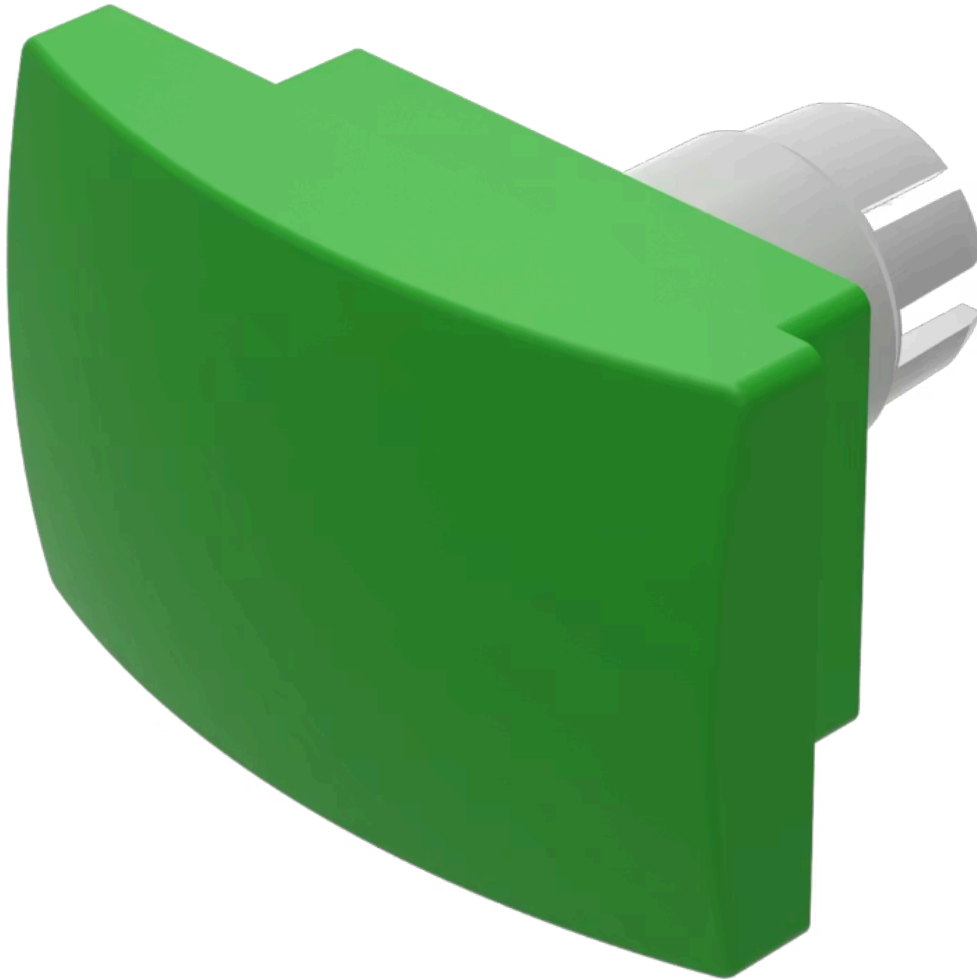

Mushroom-head cap

22-930.5

Distribution by
Farnell

Your product:

22-930.5 Mushroom-head cap

FRONT

Front form: Rectangular

OPERATING-/INDICATION PART

Lens colour: Green

Lens material: Plastic, according to UL 94 HB

Lens illumination: Non illuminated

Lens shape: Mushroom-head

Lens optics: opaque

MECHANICAL CHARACTERISTICS

Weight: 0.005 kg

CERTIFICATE

REACH: REACH compliant

RoHS: RoHS compliant

OTHER

Short Description: Mushroom-head cap, 35 mm x 23 mm, Non illuminated, Green, Mushroom-head, Plastic, according to UL 94 HB

Dimension: 35 mm x 23 mm

Product attributes: Use only flush front bezel