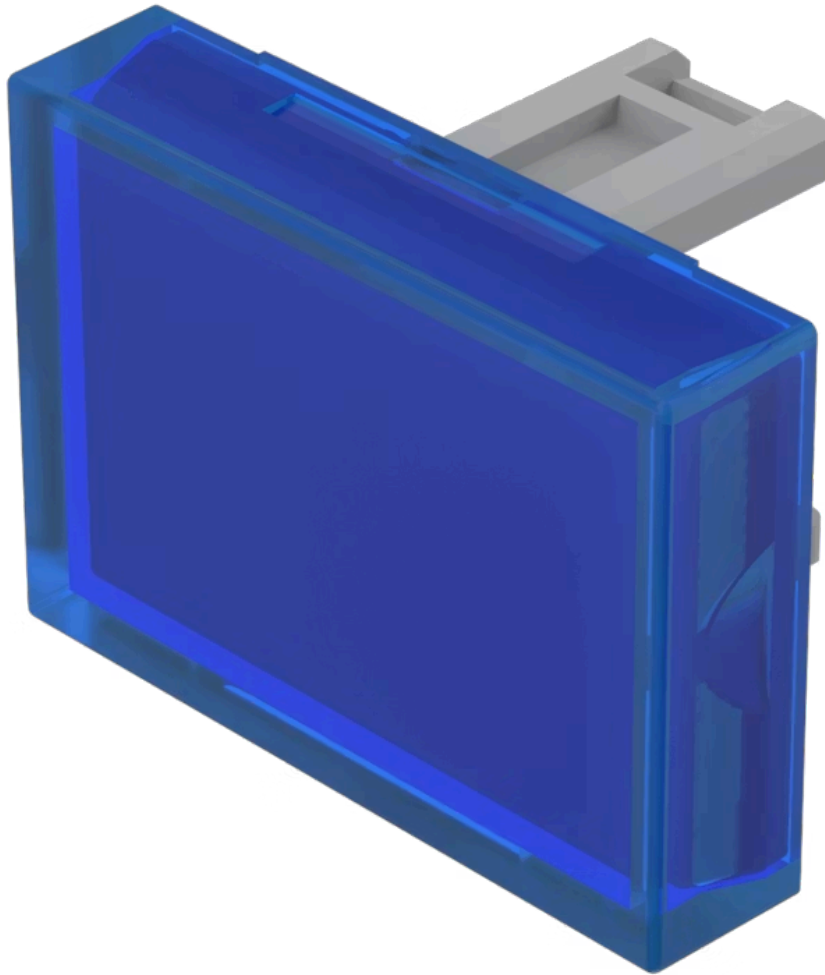

Lens

31-
901.6

Distribution by
Farnell

<https://farnell.eao.com/component/31-901.6/en...>

Your product:

31-901.6 Lens

Loading ...

PRODUCT RANGE

Product Status: Not Recommended for new design

FRONT

Front form: Rectangular

OPERATING-/INDICATION PART

Lens colour: Blue

Lens material: Plastic

Lens illumination: Illuminated

Lens shape: Flush

Lens optics: translucent

MECHANICAL CHARACTERISTICS

Weight: 0.001 kg

CERTIFICATE

REACH: REACH compliant

RoHS: RoHS compliant

OTHER

Short Description: Lens, 21.5 mm x 15.3 mm, Illuminated, Blue, Flush, Plastic

Dimension: 21.5 mm x 15.3 mm

Product attributes:

Not recommended for film insert