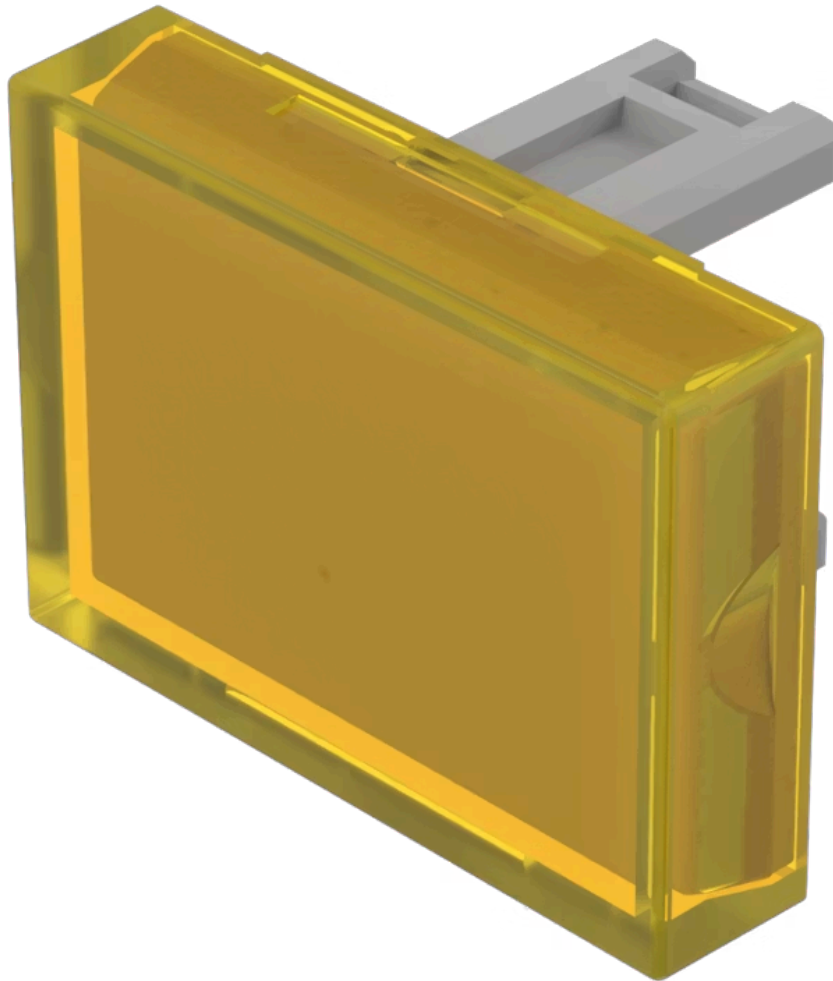

Lens

31-
903.4

Distribution by
Farnell

<https://farnell.eao.com/component/31-903.4/en...>

Your product:

31-903.4 Lens

Loading ...

PRODUCT RANGE

Product Status: Not Recommended for new design

FRONT

Front form: Rectangular

OPERATING-/INDICATION PART

Lens colour: Yellow

Lens material: Plastic

Lens illumination: Illuminated

Lens shape: Flush

Lens optics: transparent

MECHANICAL CHARACTERISTICS

Weight: 0.001 kg

CERTIFICATE

REACH: REACH compliant

RoHS: RoHS compliant

OTHER

Short Description:

Lens, 21.5 mm x 15.3 mm, Illuminated, Yellow, Flush, Plastic

Dimension:

21.5 mm x 15.3 mm