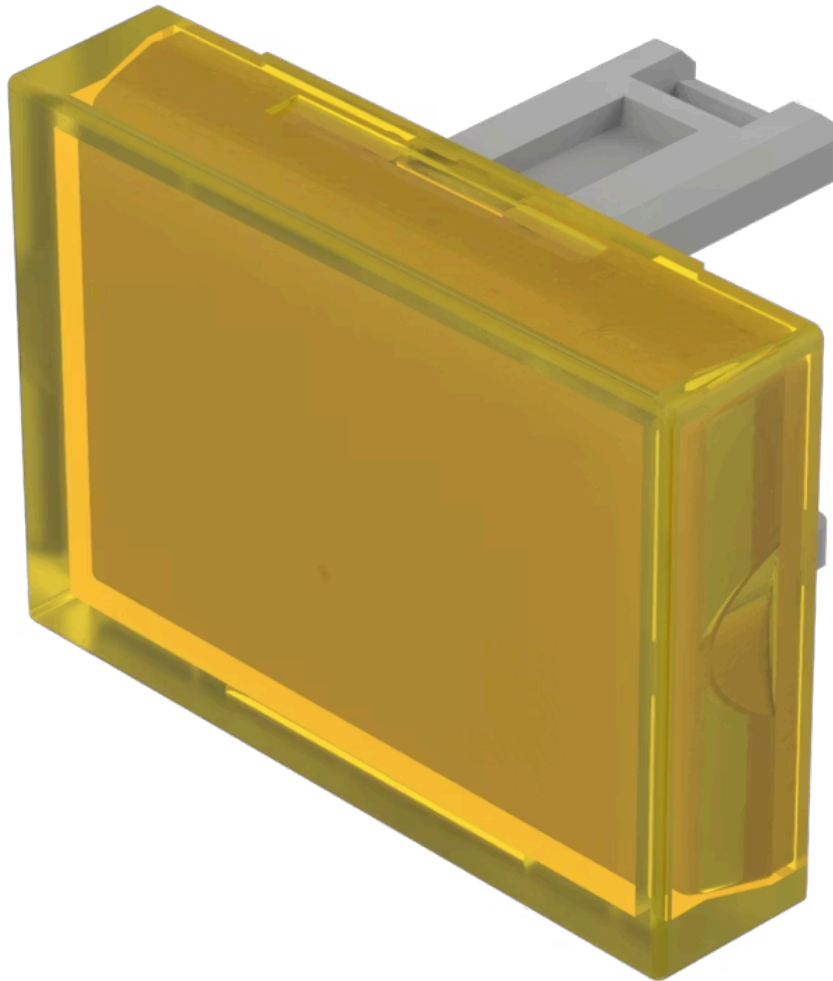

Lens

31-
903.4

Distribution by
Farnell

<https://farnell.eao.com/component/31-903.4/en...>

Your product:

31-903.4 Lens

Loading ...

PRODUCT RANGE

Product Status: Not Recommended for new design

FRONT

Front form: Rectangular

OPERATING-/INDICATION PART

Lens colour: Yellow

Lens material: Plastic

Lens illumination: Illuminated

Lens shape: Flush

Lens optics: transparent

MECHANICAL CHARACTERISTICS

Weight: 0.001 kg

CERTIFICATE

REACH: REACH compliant

RoHS: RoHS compliant

OTHER

Short Description:

Lens, 21.5 mm x 15.3 mm, Illuminated, Yellow, Flush, Plastic

Dimension:

21.5 mm x 15.3 mm