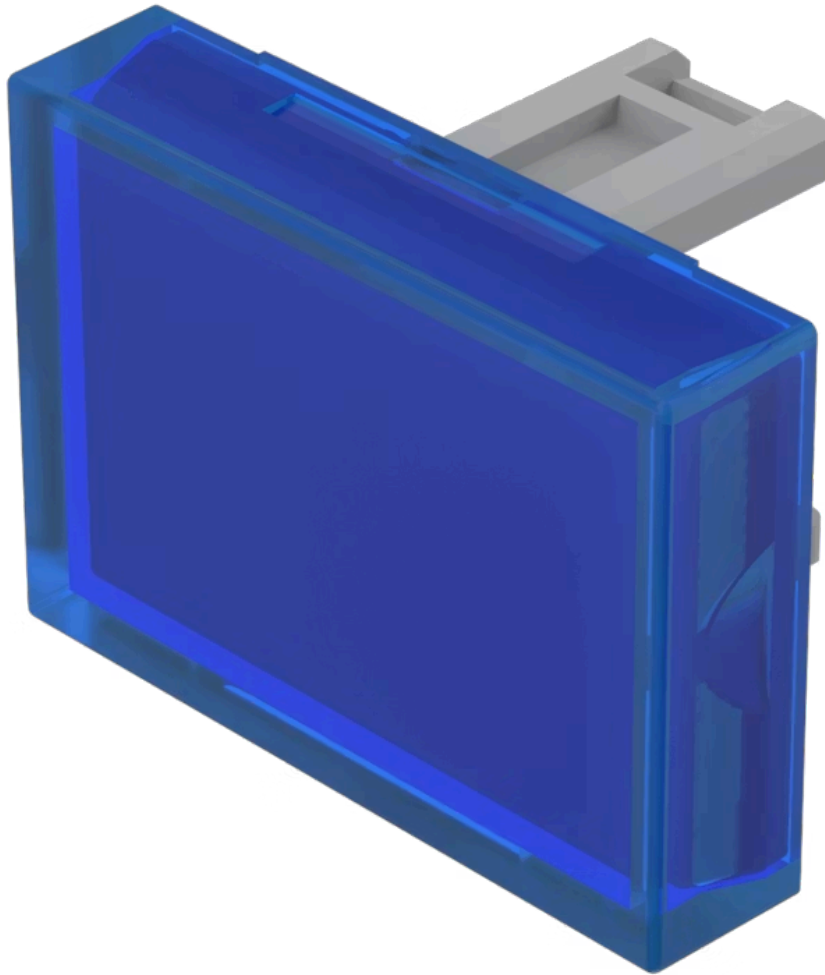

Lens

31-
903.6

Distribution by
Farnell

<https://farnell.eao.com/component/31-903.6/en...>