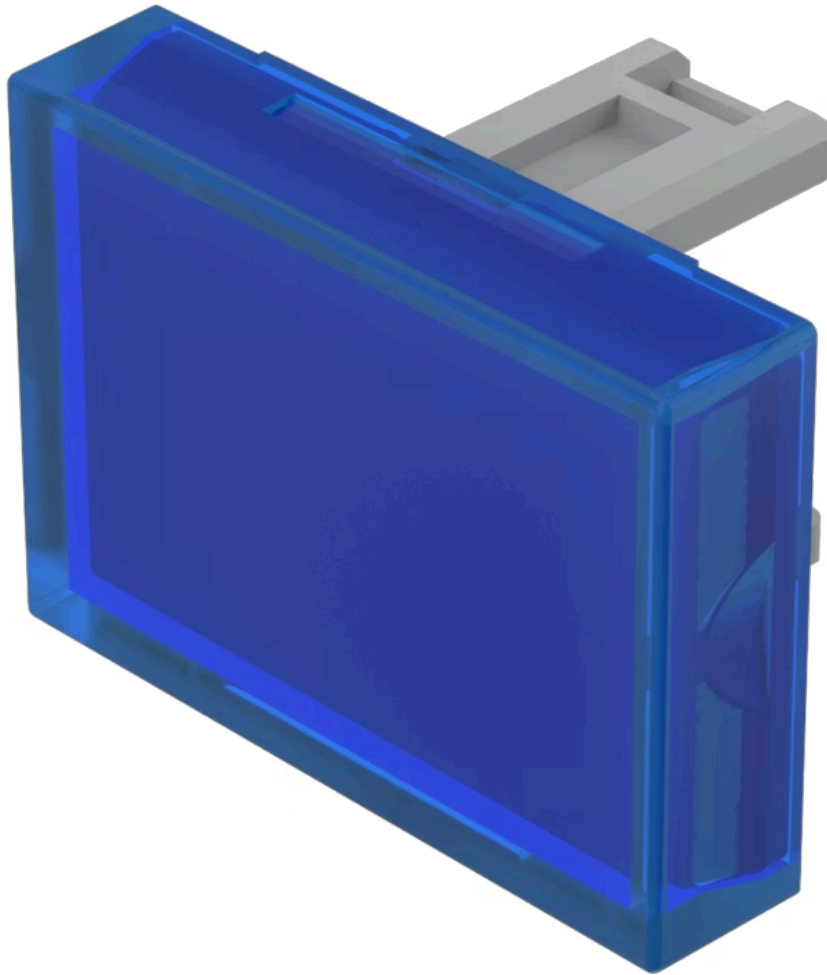

Lens

31-
903.6

Distribution by
Farnell

Your product:

31-903.6 Lens

Loading ...

PRODUCT RANGE

Product Status: Not Recommended for new design

FRONT

Front form: Rectangular

OPERATING-/INDICATION PART

Lens colour: Blue

Lens material: Plastic

Lens illumination: Illuminated

Lens shape: Flush

Lens optics: transparent

MECHANICAL CHARACTERISTICS

Weight: 0.001 kg

CERTIFICATE

REACH: REACH compliant

RoHS: RoHS compliant

OTHER

Short Description:

Lens, 21.5 mm x 15.3 mm, Illuminated, Blue, Flush, Plastic

Dimension:

21.5 mm x 15.3 mm