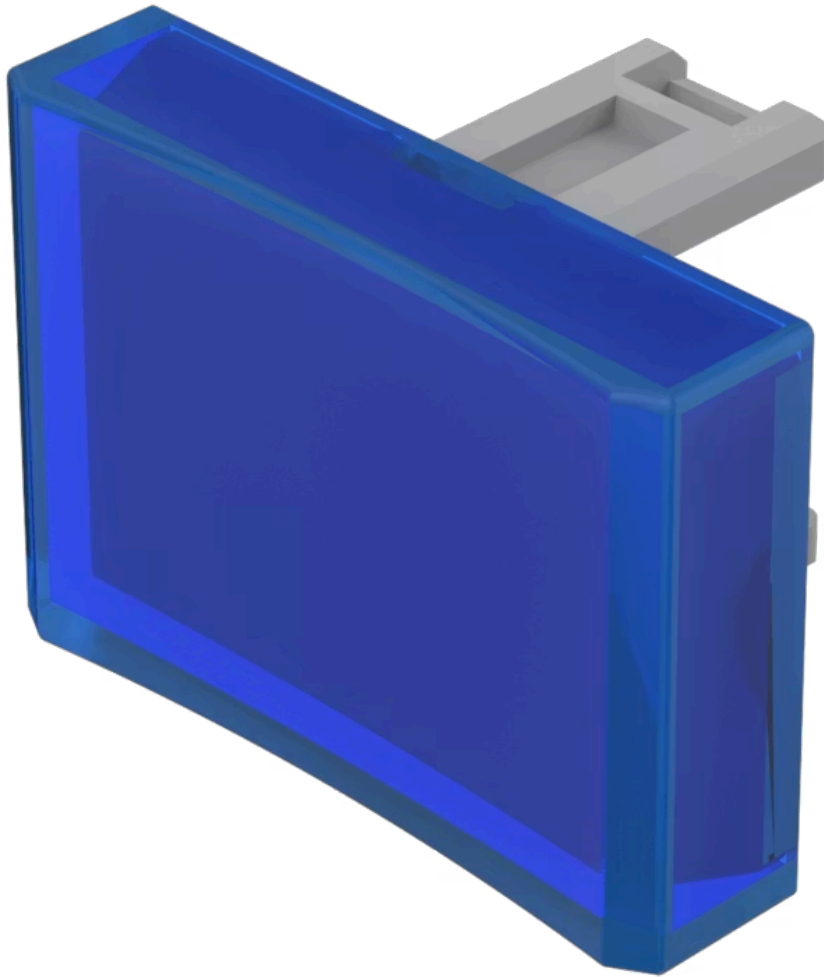

Lens

31-
904.6

Distribution by
Farnell

Your product:

31-904.6 Lens

Loading ...

PRODUCT RANGE

Product Status: Not Recommended for new design

FRONT

Front form: Rectangular

OPERATING-/INDICATION PART

Lens colour: Blue

Lens material: Plastic

Lens illumination: Illuminated

Lens shape: Concave

Lens optics: transparent

MECHANICAL CHARACTERISTICS

Weight: 0.001 kg

CERTIFICATE

REACH: REACH compliant

RoHS: RoHS compliant

OTHER

Short Description:

Lens, 21.5 mm x 15.3 mm, Illuminated, Blue, Concave, Plastic

Dimension:

21.5 mm x 15.3 mm