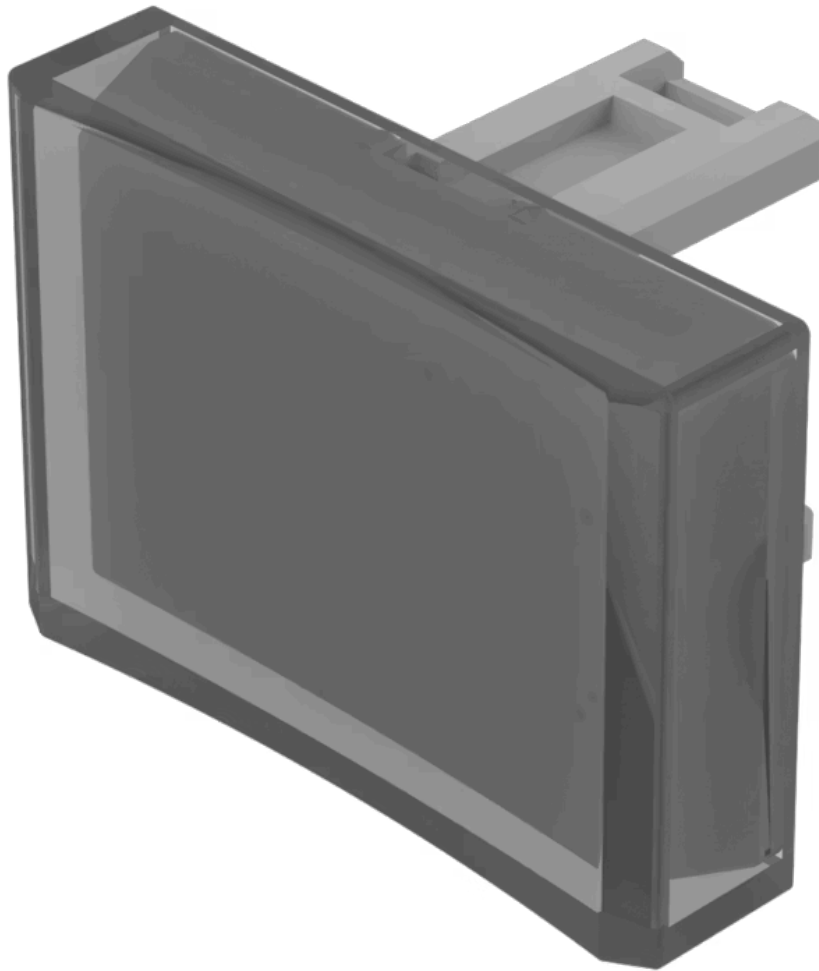

Lens

31-
904.7

Distribution by
Farnell

<https://farnell.eao.com/component/31-904.7/en...>