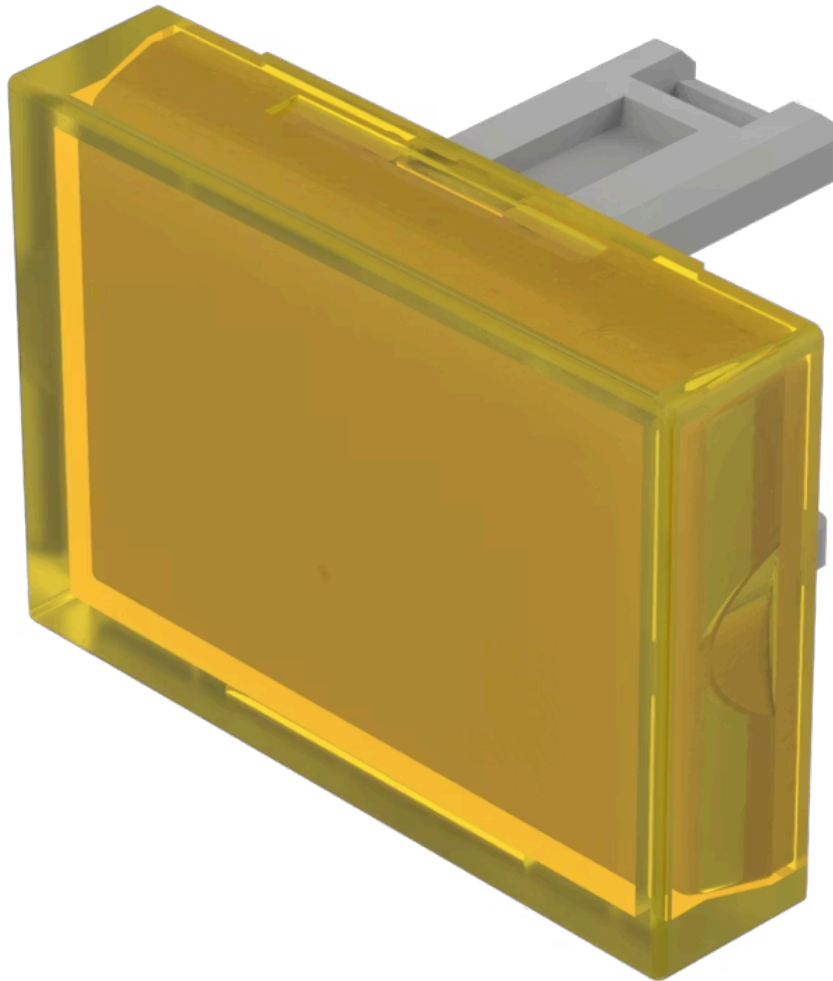

Lens

31-
905.4

Distribution by
Farnell

Your product:

31-905.4 Lens

PRODUCT RANGE

Product Status: Not Recommended for new design

FRONT

Front form: Rectangular

OPERATING-/INDICATION PART

Lens colour: Yellow

Lens material: Plastic

Lens illumination: Illuminated

Lens shape: Flush

Lens optics: transparent

MECHANICAL CHARACTERISTICS

Weight: 0.001 kg

CERTIFICATE

REACH: REACH compliant

RoHS: RoHS compliant

OTHER

Short Description: Lens, 21.5 mm x 15.3 mm, Illuminated, Yellow, Flush, Plastic

Dimension: 21.5 mm x 15.3 mm

Product attributes: