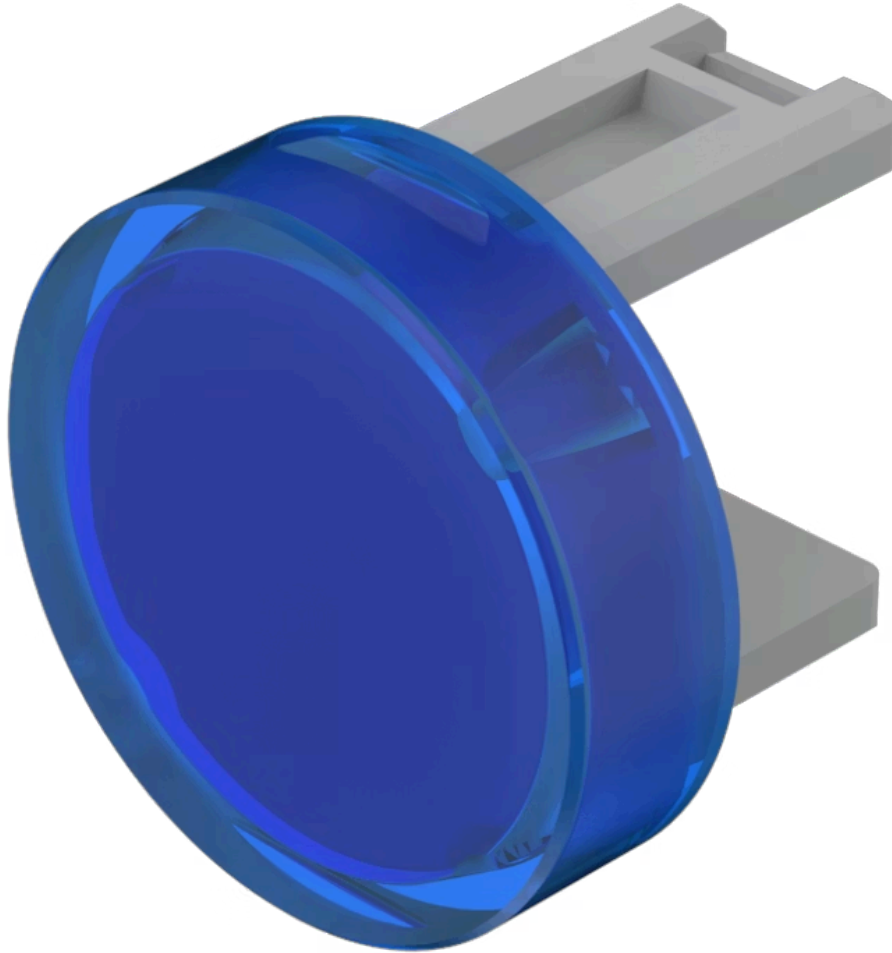

Lens

31-
933.6

Distribution by
Farnell

<https://farnell.eao.com/component/31-933.6/en...>

Your product:

31-933.6 Lens

Loading ...

PRODUCT RANGE

Product Status: Not Recommended for new design

FRONT

Front form: Round

OPERATING-/INDICATION PART

Lens colour: Blue

Lens material: Plastic

Lens illumination: Illuminated

Lens shape: Flush

Lens optics: transparent

MECHANICAL CHARACTERISTICS

Weight: 0.001 kg

CERTIFICATE

REACH: REACH compliant

RoHS: RoHS compliant

OTHER

Short Description:

Lens, Ø 15.8 mm, Illuminated, Blue, Flush, Plastic

Dimension:

Ø 15.8 mm