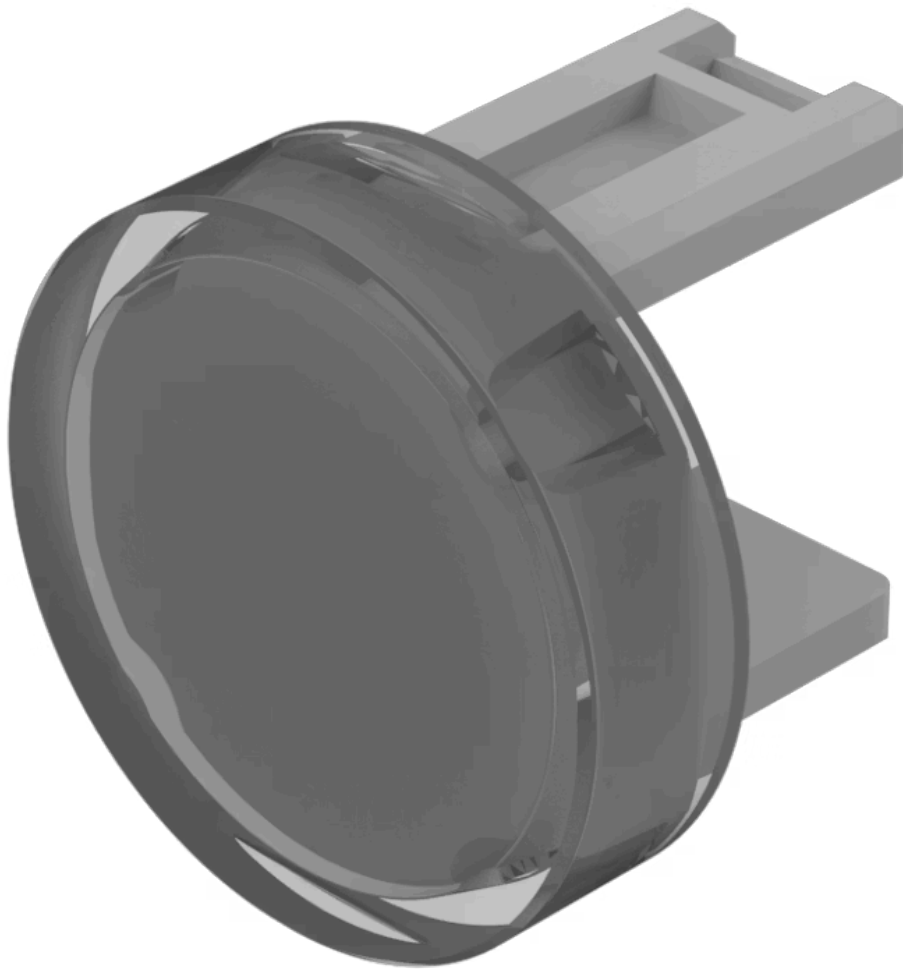

Lens

31-
933.7

Distribution by
Farnell

<https://farnell.eao.com/component/31-933.7/en...>

Your product:

31-933.7 Lens

Loading ...

PRODUCT RANGE

Product Status: Not Recommended for new design

FRONT

Front form: Round

OPERATING-/INDICATION PART

Lens colour: Colourless

Lens material: Plastic

Lens illumination: Illuminated

Lens shape: Flush

Lens optics: transparent

MECHANICAL CHARACTERISTICS

Weight: 0 kg

CERTIFICATE

REACH: REACH compliant

RoHS: RoHS compliant

OTHER

Short Description:

Lens, Ø 15.8 mm, Illuminated, Colourless, Flush, Plastic

Dimension:

Ø 15.8 mm