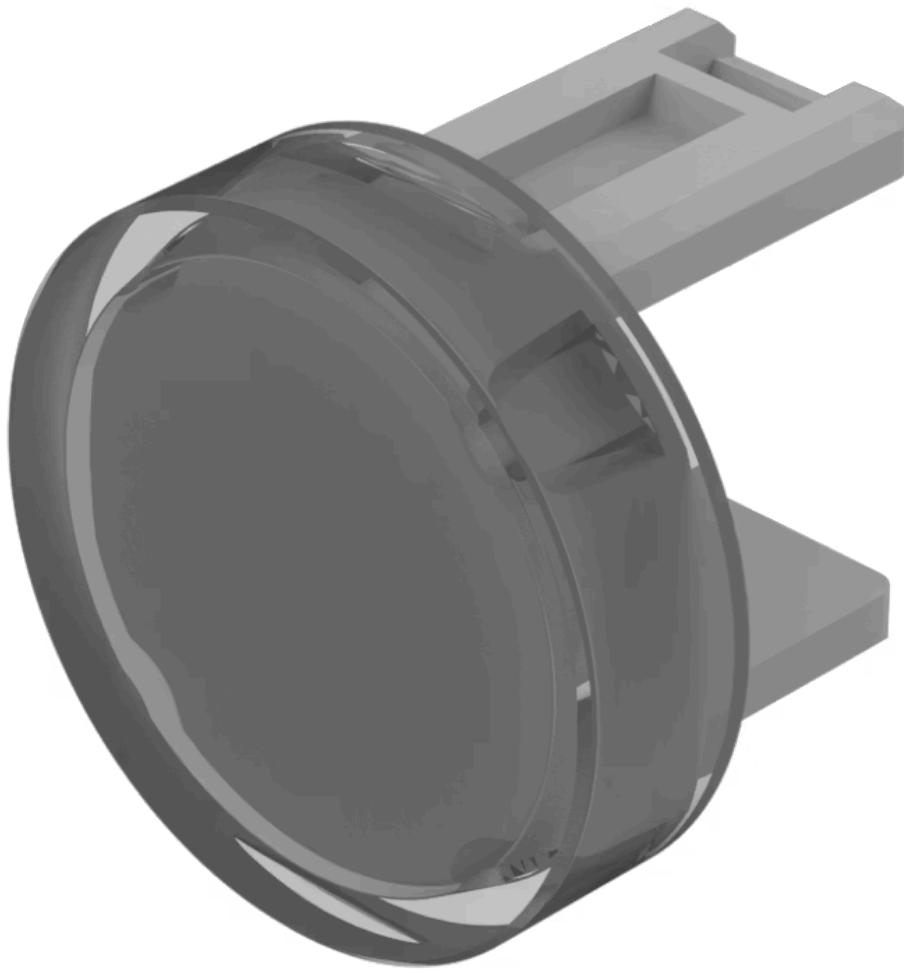

Lens

31-
933.7

Distribution by
Farnell

<https://farnell.eao.com/component/31-933.7/en...>

Your product:

31-933.7 Lens

Loading ...

PRODUCT RANGE

Product Status: Not Recommended for new design

FRONT

Front form: Round

OPERATING-/INDICATION PART

Lens colour: Colourless

Lens material: Plastic

Lens illumination: Illuminated

Lens shape: Flush

Lens optics: transparent

MECHANICAL CHARACTERISTICS

Weight: 0 kg

CERTIFICATE

REACH: REACH compliant

RoHS: RoHS compliant

OTHER

Short Description:

Lens, Ø 15.8 mm, Illuminated, Colourless, Flush, Plastic

Dimension:

Ø 15.8 mm