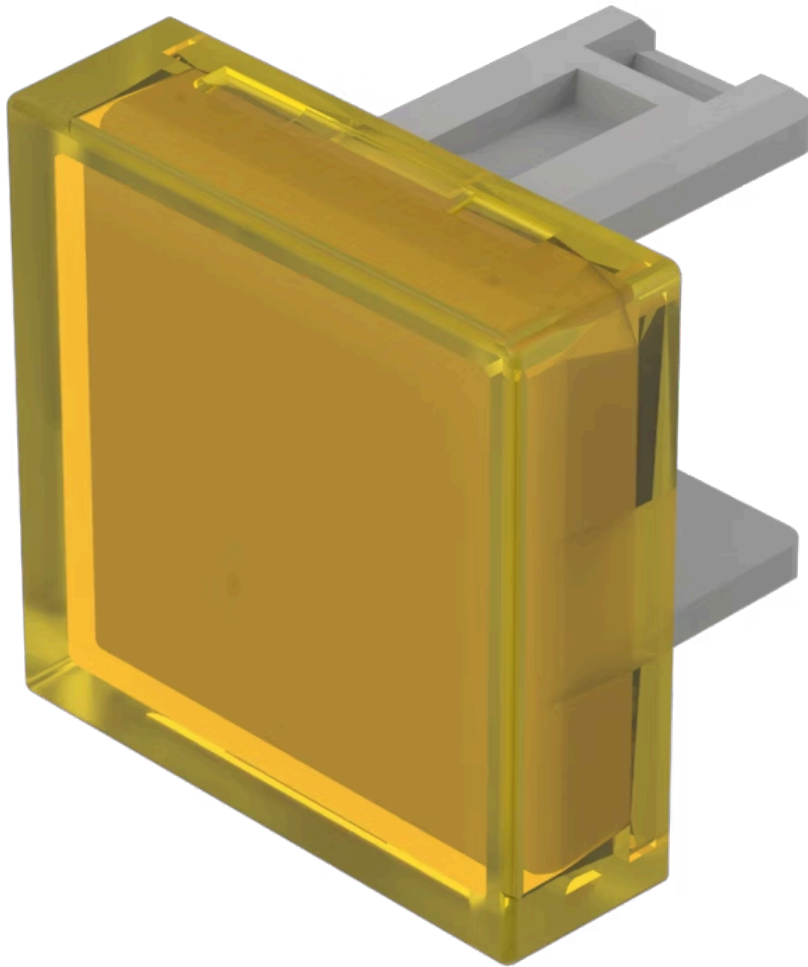

Lens

31-
953.4

Distribution by
Farnell

<https://farnell.eao.com/component/31-953.4/en...>

Your product:

31-953.4 Lens

PRODUCT RANGE

Product Status: Not Recommended for new design

FRONT

Front form: Square

OPERATING-/INDICATION PART

Lens colour: Yellow

Lens material: Plastic

Lens illumination: Illuminated

Lens shape: Flush

Lens optics: transparent

MECHANICAL CHARACTERISTICS

Weight: 0.001 kg

CERTIFICATE

REACH: REACH compliant

RoHS: RoHS compliant

OTHER

Short Description: Lens, 15.3 mm x 15.3 mm, Illuminated, Yellow, Flush, Plastic

Dimension: 15.3 mm x 15.3 mm