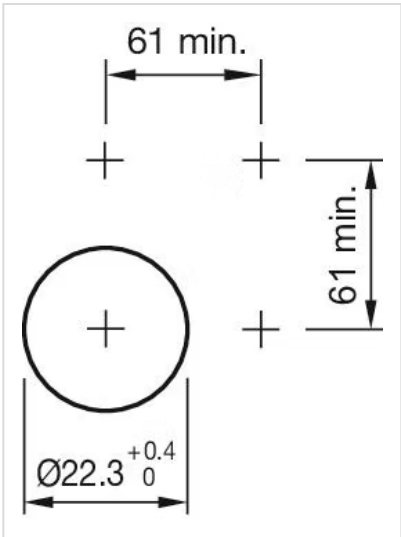

### OTHER

**Short Description:** Actuator, Ø 60 mm, Mushroom-head, Non illuminated, Red, Plastic, opaque, Round, Black, Plastic, Maintained, Twist to unlock

**Dimension:** Ø 60 mm

**Housing colour:** Yellow

**Housing material:** Plastic

**Product attributes:** Twist to unlock clockwise

**Hints:** Application as per DIN EN ISO 13850 and EN 60204-1

**Wiring diagrams:**

**Mounting cut-outs:**

Dimension drawings: