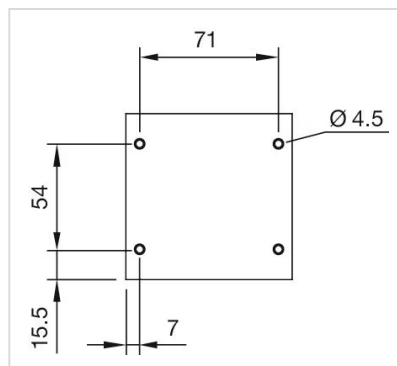

MECHANICAL CHARACTERISTICS

Weight: 0.568 kg

AMBIENT CONDITION

IP Protection: IP66, IP67, IP69K

OTHER

Short Description: Enclosure, 89.4 mm x 85 mm x 64 mm, Metal, Grey

Titel Accessory: Enclosure

Dimension: 89.4 mm x 85 mm x 64 mm

Material: Metal

Product attributes: 1 mounting hole \varnothing 22.3 mm, with protective shroud, top and bottom 1 x M20

Mounting cut-outs:

Dimension drawings:

for Part No. 45-410.2403, 45-430.2803, 45-420.2803