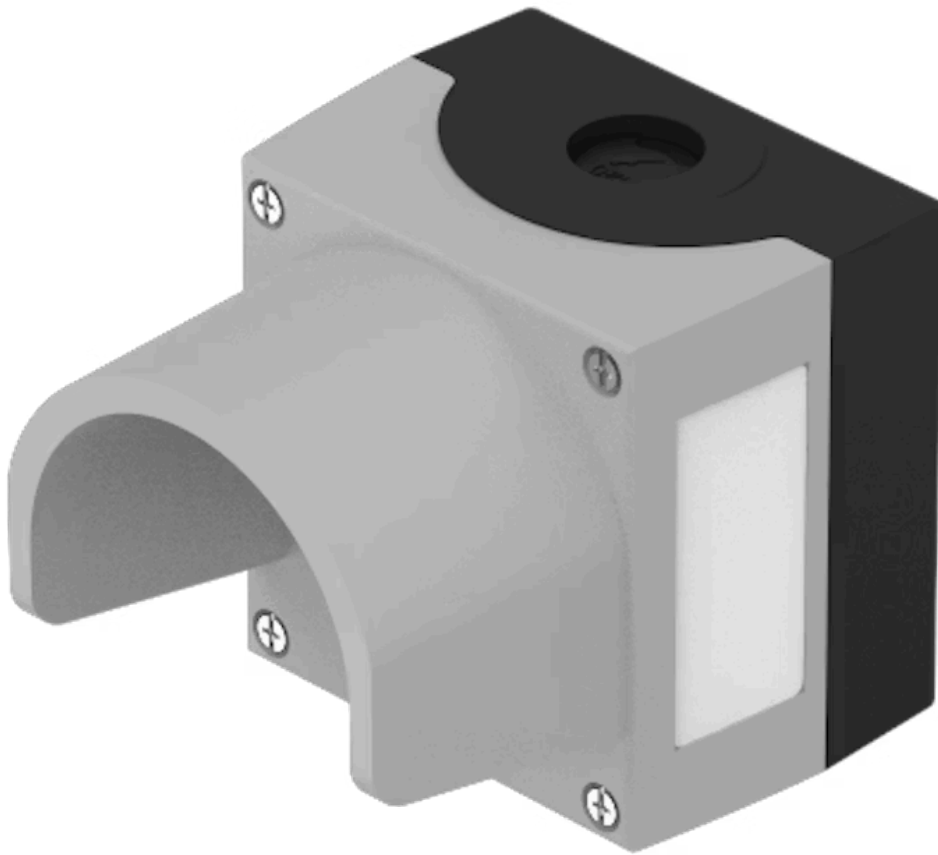

Enclosure

45-420.2803

Distribution by
Farnell

<https://farnell.eao.com/component/45-420.2803...>

Your product:

45-420.2803 Enclosure

FRONT

Colour: Grey

MECHANICAL CHARACTERISTICS

Weight: 0.568 kg

AMBIENT CONDITION

IP Protection: IP66, IP67, IP69K

OTHER

Short Description: Enclosure, 89.4 mm x 85 mm x 64 mm, Metal, Grey

Titel Accessory: Enclosure

Dimension: 89.4 mm x 85 mm x 64 mm

Material: Metal

Product attributes: 1 mounting hole \varnothing 22.3 mm, with protective shroud, top and bottom 1 x M20

Mounting cut-outs:

Dimension drawings:

for Part No. 45-410.2403, 45-430.2803, 45-420.2803