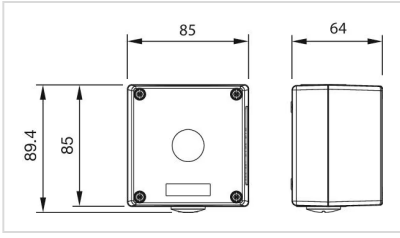

MECHANICAL CHARACTERISTICS

Weight: 0.568 kg

AMBIENT CONDITION

IP Protection: IP66, IP67, IP69K

OTHER

Short Description: Enclosure, 89.4 mm x 85 mm x 64 mm, Metal, Grey

Titel Accessory: Enclosure

Dimension: 89.4 mm x 85 mm x 64 mm

Material: Metal

Product attributes: 1 mounting hole \varnothing 22.3 mm, with protective shroud, top and bottom 1 x M20

Mounting cut-outs:

Dimension drawings:

for Part No. 45-410.2403, 45-430.2803, 45-420.2803