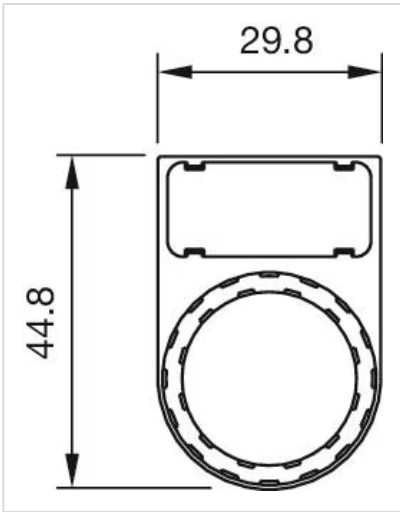

MOUNTING

Mounting type: For sticking or snapping in place

MECHANICAL CHARACTERISTICS

Weight: 0.002 kg

OTHER

Short Description: Legend frame, 12.5 mm, Plastic, For sticking or snapping in place, Black

Title Accessory: Legend frame

Dimension: 12.5 mm

Material: Plastic

Product attributes: For legend 27 mm x 12.5 mm

Dimension drawings:

for Part No. 45-564.1110