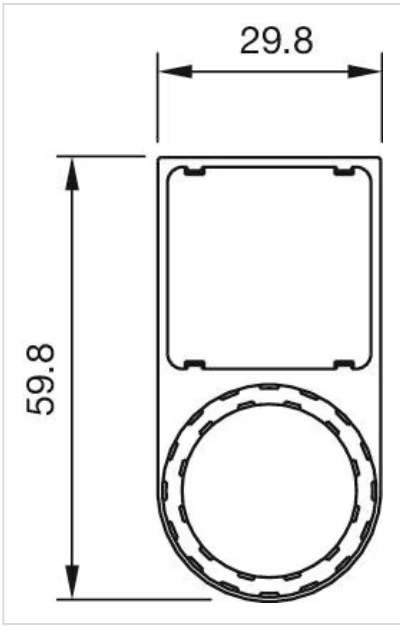

MOUNTING

Mounting type: For sticking or snapping in place

MECHANICAL CHARACTERISTICS

Weight: 0.003 kg

OTHER

Short Description: Legend frame, 27 mm, Plastic, For sticking or snapping in place, Black

Title Accessory: Legend frame

Dimension: 27 mm

Material: Plastic

Product attributes: For legend 27 mm x 27 mm

Dimension drawings:

for Part No. 45-569.1112