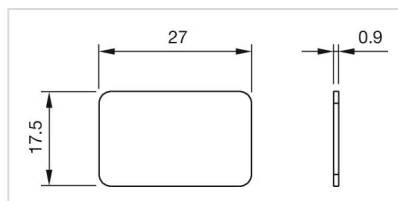

Colour: Black

MOUNTING

Mounting type: adhesive

MECHANICAL CHARACTERISTICS

Weight: 0.72 kg

OTHER

Short Description: Legend plate, 27 mm x 17.5 mm, Plastic, adhesive, Black

Titel Accessory: Legend plate

Dimension: 27 mm x 17.5 mm

Material: Plastic

Product attributes: Not to use with emergency stop switch

Dimension drawings:

for Part No. 45-573.1103, 45-573.1A03