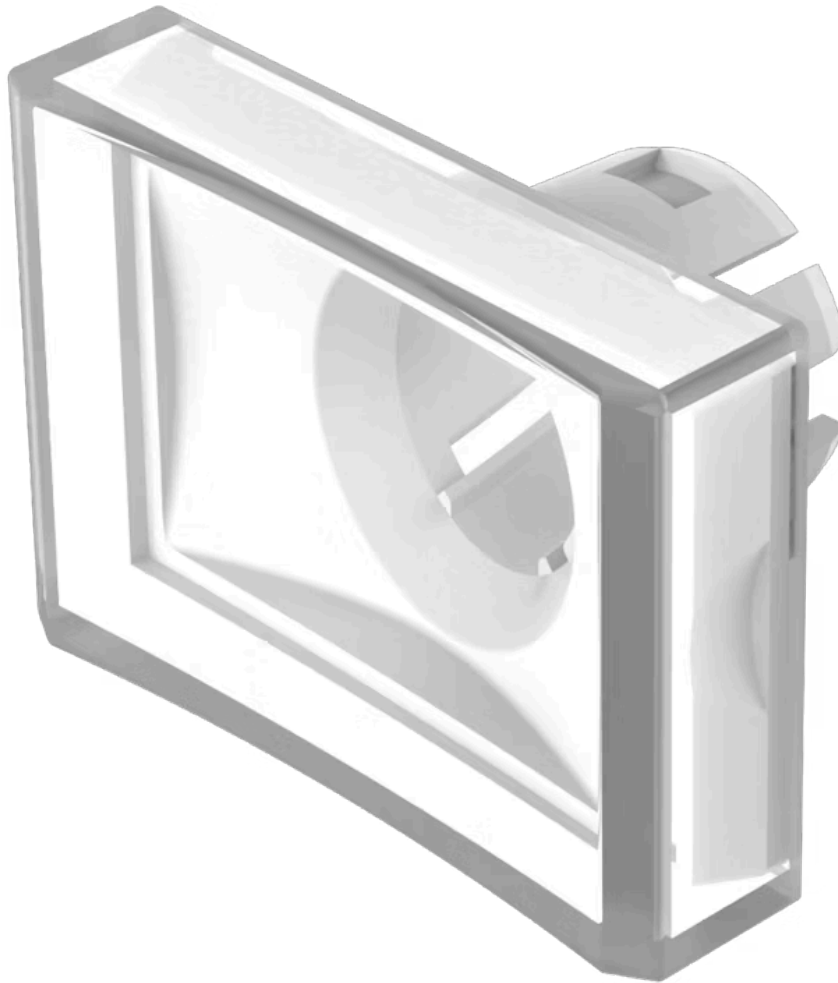

Lens

51-
904.7

Distribution by
Farnell

<https://farnell.eao.com/component/51-904.7/en...>

Your product:

51-904.7 Lens

Loading ...

FRONT

Front form: Rectangular

OPERATING-/INDICATION PART

Lens colour: Colourless

Lens material: Plastic

Lens illumination: Illuminated

Lens shape: Concave

Lens optics: transparent

MECHANICAL CHARACTERISTICS

Weight: 0.002 kg

CERTIFICATE

REACH: REACH compliant

RoHS: RoHS compliant

OTHER

Short Description: Lens, 21.5 mm x 15.3 mm, Illuminated, Colourless, Concave, Plastic

Dimension: 21.5 mm x 15.3 mm