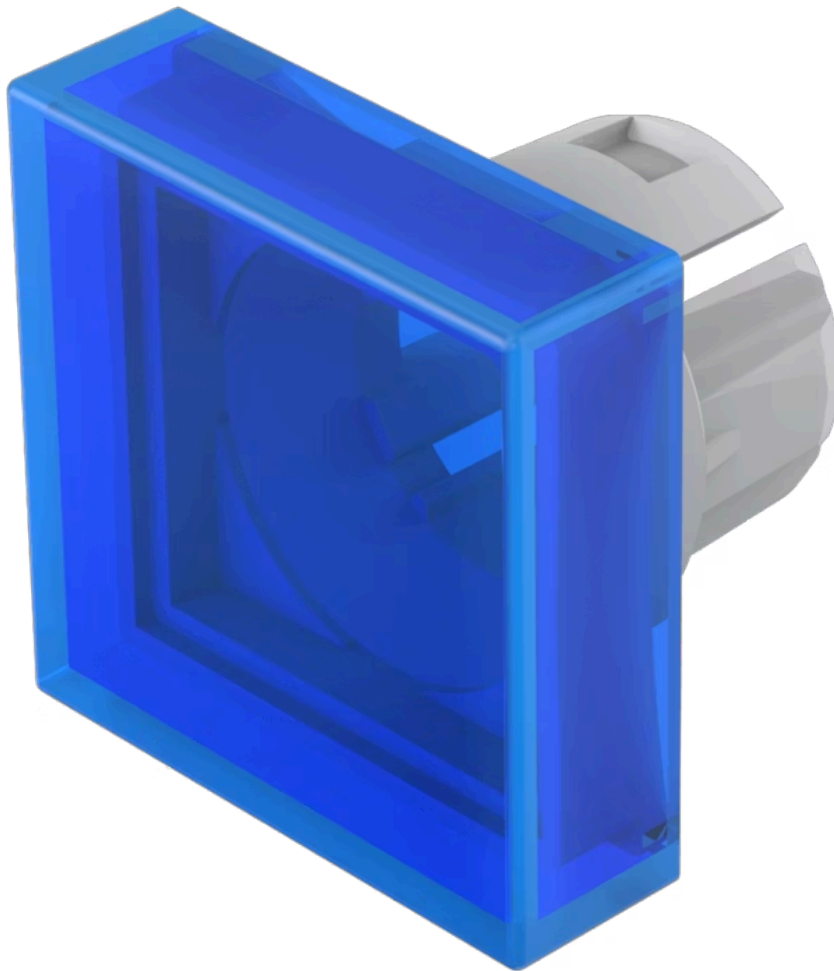

Lens

51-
953.6

Distribution by
Farnell

<https://farnell.eao.com/component/51-953.6/en...>

Your product:

51-953.6 Lens

Loading ...

FRONT

Front form: Square

OPERATING-/INDICATION PART

Lens colour: Blue

Lens material: Plastic

Lens illumination: Illuminated

Lens shape: Flush

Lens optics: transparent

MECHANICAL CHARACTERISTICS

Weight: 0.001 kg

CERTIFICATE

REACH: REACH compliant

RoHS: RoHS compliant

OTHER

Short Description: Lens, 15.3 mm x 15.3 mm, Illuminated, Blue, Flush, Plastic

Dimension: 15.3 mm x 15.3 mm