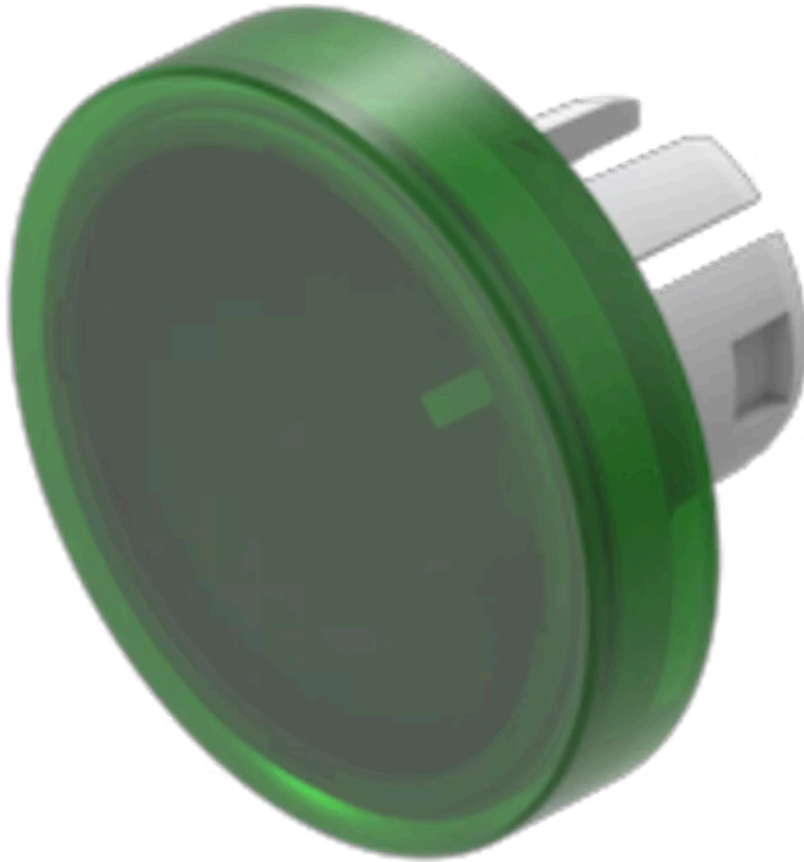

Lens

61-
9311.5

Distribution by
Farnell

Your product:

61-9311.5 Lens

Loading ...

FRONT

Front form: Round

OPERATING-/INDICATION PART

Lens colour: Green

Lens material: Plastic, according to UL 94 HB

Lens illumination: Illuminated

Lens shape: Flush

Lens optics: transparent

Shape of illumination: Front

MECHANICAL CHARACTERISTICS

Weight: 0.001 kg

CERTIFICATE

REACH: REACH compliant

RoHS: RoHS compliant

OTHER

Short Description: Lens, Ø 15.8 mm, Illuminated, Green, Flush, Plastic, according to UL 94 HB

Dimension: Ø 15.8 mm