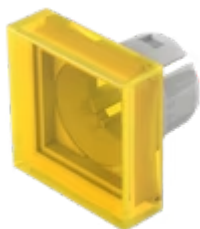

Lens

61-
9321.4

Distribution by
Farnell

<https://farnell.eao.com/component/61-9321.4/e...>

Your product:

61-9321.4 Lens

Loading ...

FRONT

Front form: Square

OPERATING-/INDICATION PART

Lens colour: Yellow

Lens material: Plastic, according to UL 94 HB

Lens illumination: Illuminated

Lens shape: Flush

Lens optics: transparent

MECHANICAL CHARACTERISTICS

Weight: 0.001 kg

CERTIFICATE

REACH: REACH compliant

RoHS: RoHS compliant

OTHER

Short Description: Lens, 15.3 mm x 15.3 mm, Illuminated, Yellow, Flush, Plastic, according to UL 94 HB

Dimension: 15.3 mm x 15.3 mm