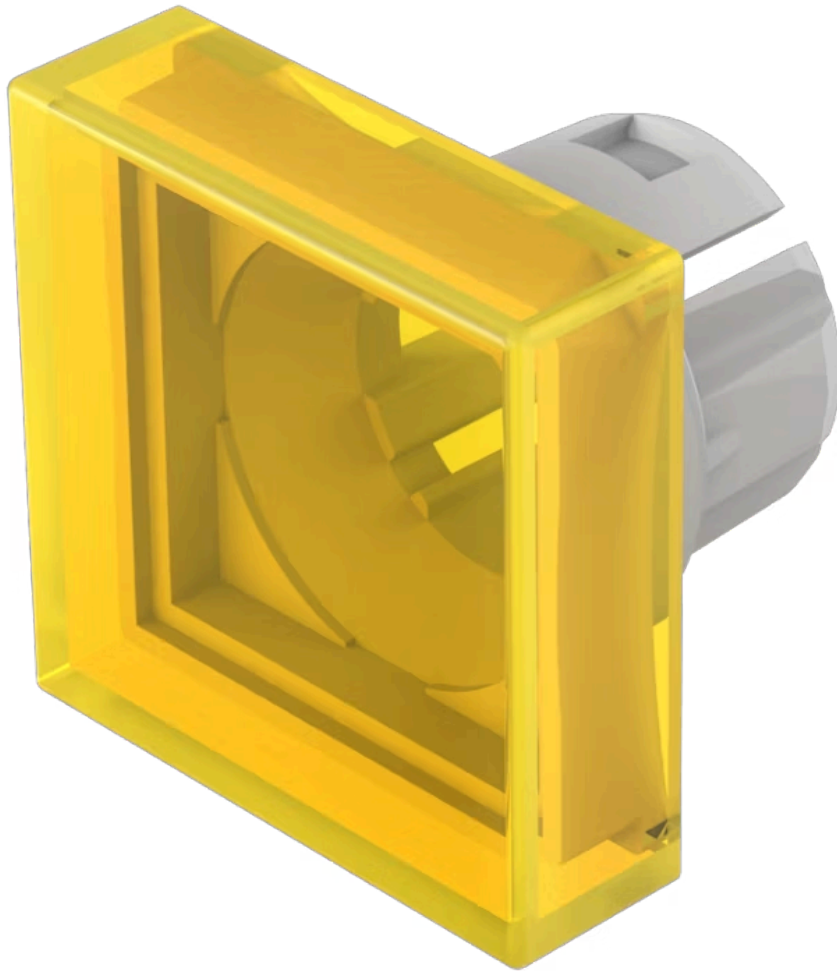

Lens

61-
9321.4

Distribution by
Farnell

<https://farnell.eao.com/component/61-9321.4/e...>

Your product:

61-9321.4 Lens

Loading ...

FRONT

Front form: Square

OPERATING-/INDICATION PART

Lens colour: Yellow

Lens material: Plastic, according to UL 94 HB

Lens illumination: Illuminated

Lens shape: Flush

Lens optics: transparent

MECHANICAL CHARACTERISTICS

Weight: 0.001 kg

CERTIFICATE

REACH: REACH compliant

RoHS: RoHS compliant

OTHER

Short Description: Lens, 15.3 mm x 15.3 mm, Illuminated, Yellow, Flush, Plastic, according to UL 94 HB

Dimension: 15.3 mm x 15.3 mm