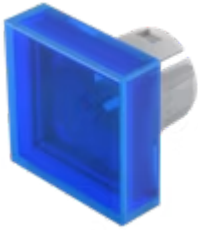

Lens

61-
9321.6

Distribution by
Farnell

<https://farnell.eao.com/component/61-9321.6/e...>

Your product:

61-9321.6

Lens

Loading ...

FRONT

Front form: Square

OPERATING-/INDICATION PART

Lens colour: Blue

Lens material: Plastic, according to UL 94 HB

Lens illumination: Illuminated

Lens shape: Flush

Lens optics: transparent

MECHANICAL CHARACTERISTICS

Weight: 0.001 kg

CERTIFICATE

REACH: REACH compliant

RoHS: RoHS compliant

OTHER

Short Description: Lens, 15.3 mm x 15.3 mm, Illuminated, Blue, Flush, Plastic, according to UL 94 HB

Dimension: 15.3 mm x 15.3 mm