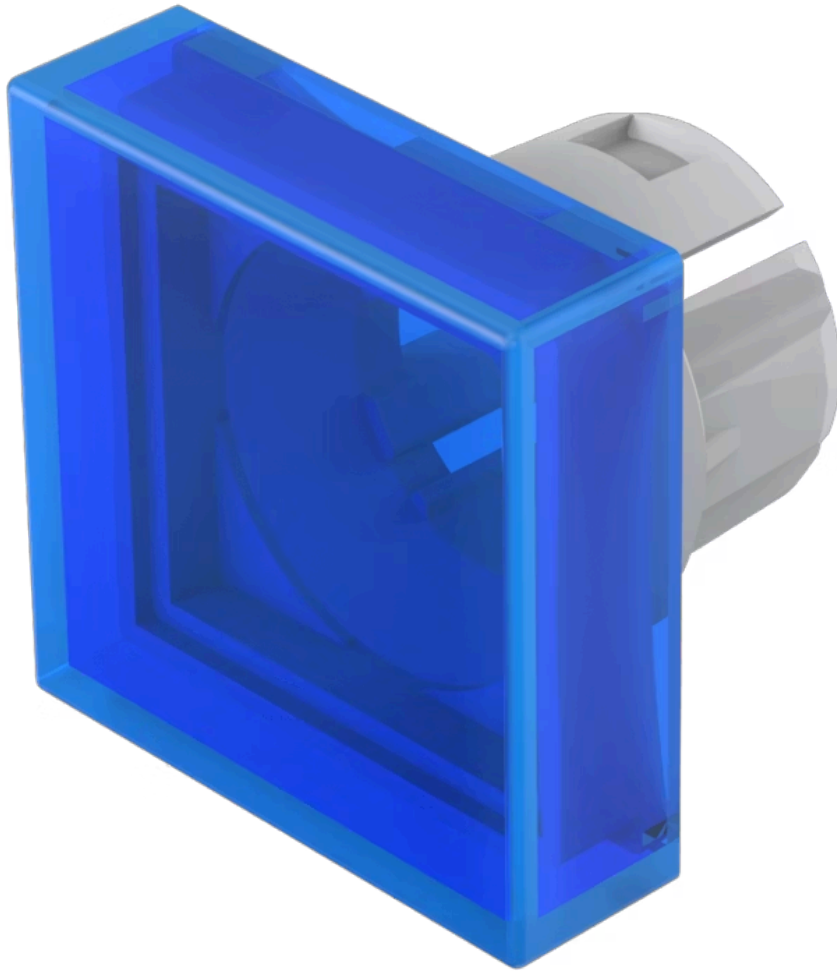

Lens

61-
9321.6

Distribution by
Farnell

<https://farnell.eao.com/component/61-9321.6/e...>

Your product:

61-9321.6

Lens

Loading ...

FRONT

Front form: Square

OPERATING-/INDICATION PART

Lens colour: Blue

Lens material: Plastic, according to UL 94 HB

Lens illumination: Illuminated

Lens shape: Flush

Lens optics: transparent

MECHANICAL CHARACTERISTICS

Weight: 0.001 kg

CERTIFICATE

REACH: REACH compliant

RoHS: RoHS compliant

OTHER

Short Description: Lens, 15.3 mm x 15.3 mm, Illuminated, Blue, Flush, Plastic, according to UL 94 HB

Dimension: 15.3 mm x 15.3 mm