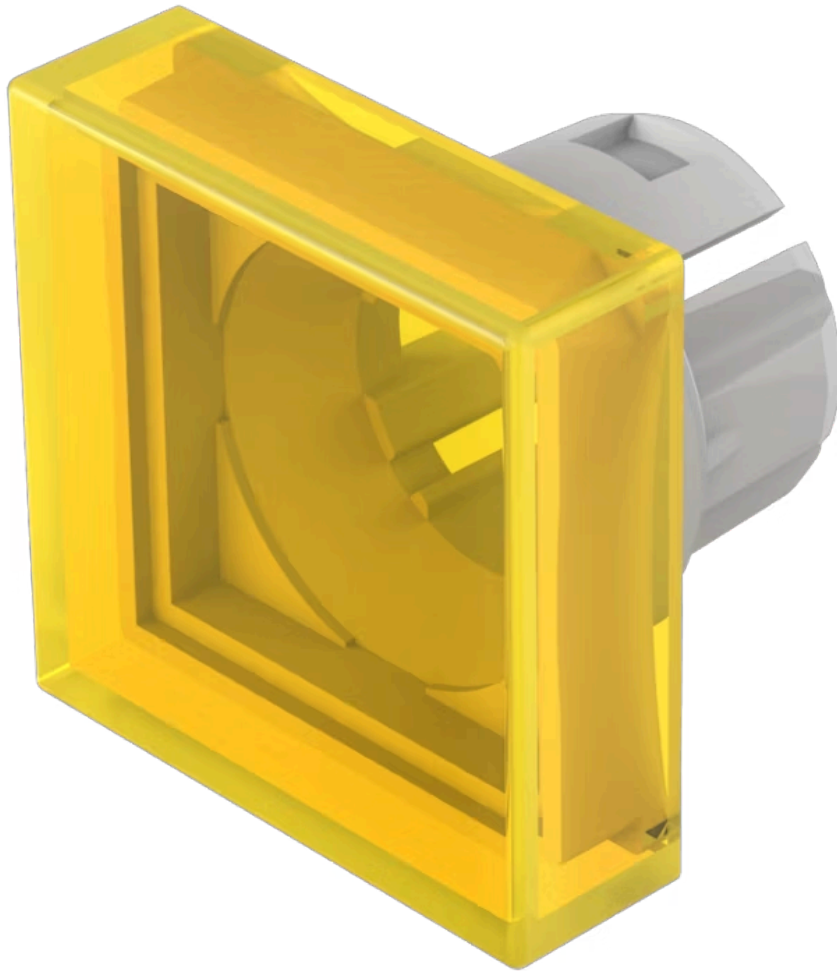

Lens

61-
9351.4

Distribution by
Farnell

<https://farnell.eao.com/component/61-9351.4/e...>

Your product:

61-9351.4 Lens

Loading ...

FRONT

Front form: Square

OPERATING-/INDICATION PART

Lens colour: Yellow

Lens material: Plastic, according to UL 94 HB

Lens illumination: Illuminated

Lens shape: Flush

Lens optics: transparent

MECHANICAL CHARACTERISTICS

Weight: 0.002 kg

CERTIFICATE

REACH: REACH compliant

RoHS: RoHS compliant

OTHER

Short Description: Lens, 20 mm x 20 mm, Illuminated, Yellow, Flush, Plastic, according to UL 94 HB

Dimension: 20 mm x 20 mm