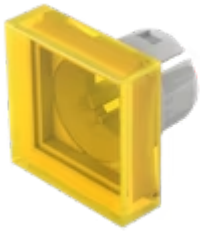

Lens

61-
9351.4

Distribution by
Farnell

<https://farnell.eao.com/component/61-9351.4/e...>

Your product:

61-9351.4 Lens

Loading ...

FRONT

Front form: Square

OPERATING-/INDICATION PART

Lens colour: Yellow

Lens material: Plastic, according to UL 94 HB

Lens illumination: Illuminated

Lens shape: Flush

Lens optics: transparent

MECHANICAL CHARACTERISTICS

Weight: 0.002 kg

CERTIFICATE

REACH: REACH compliant

RoHS: RoHS compliant

OTHER

Short Description: Lens, 20 mm x 20 mm, Illuminated, Yellow, Flush, Plastic, according to UL 94 HB

Dimension: 20 mm x 20 mm