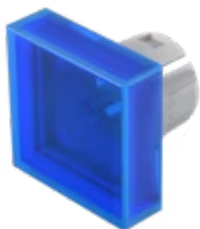

Lens

61-
9351.6

Distribution by
Farnell

<https://farnell.eao.com/component/61-9351.6/e...>

Your product:

61-9351.6 Lens

Loading ...

FRONT

Front form: Square

OPERATING-/INDICATION PART

Lens colour: Blue

Lens material: Plastic, according to UL 94 HB

Lens illumination: Illuminated

Lens shape: Flush

Lens optics: transparent

MECHANICAL CHARACTERISTICS

Weight: 0.002 kg

CERTIFICATE

REACH: REACH compliant

RoHS: RoHS compliant

OTHER

Short Description: Lens, 20 mm x 20 mm, Illuminated, Blue, Flush, Plastic, according to UL 94 HB

Dimension: 20 mm x 20 mm