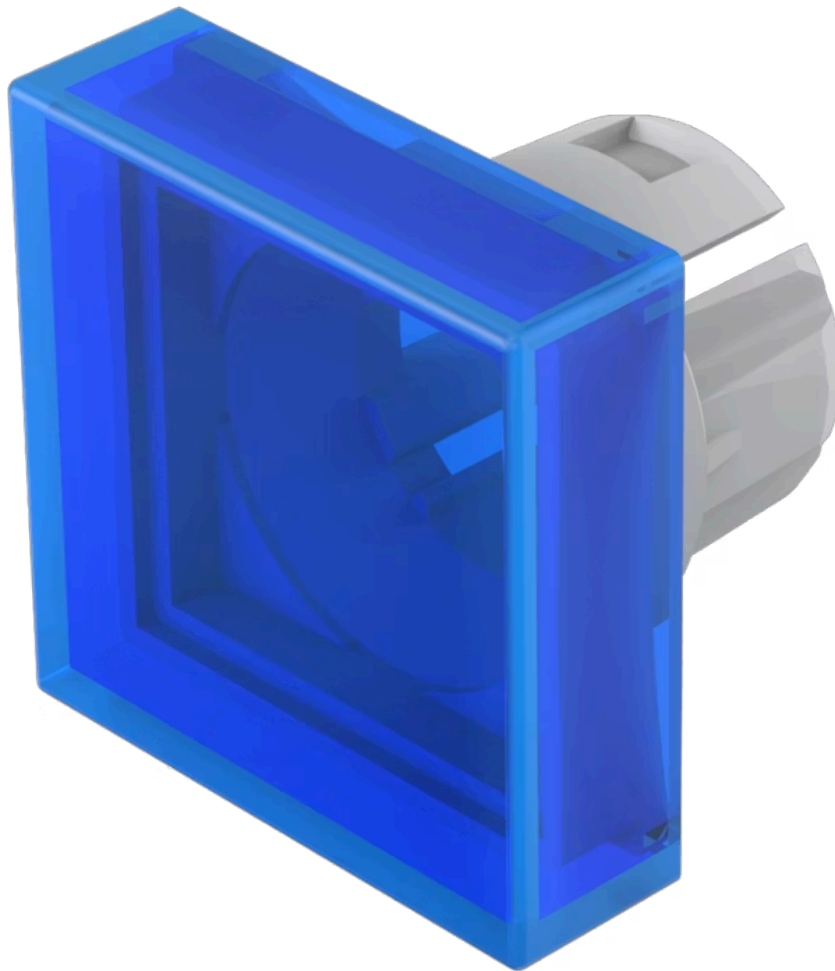

Lens

61-
9351.6

Distribution by
Farnell

<https://farnell.eao.com/component/61-9351.6/e...>

Your product:

61-9351.6 Lens

Loading ...

FRONT

Front form: Square

OPERATING-/INDICATION PART

Lens colour: Blue

Lens material: Plastic, according to UL 94 HB

Lens illumination: Illuminated

Lens shape: Flush

Lens optics: transparent

MECHANICAL CHARACTERISTICS

Weight: 0.002 kg

CERTIFICATE

REACH: REACH compliant

RoHS: RoHS compliant

OTHER

Short Description: Lens, 20 mm x 20 mm, Illuminated, Blue, Flush, Plastic, according to UL 94 HB

Dimension: 20 mm x 20 mm