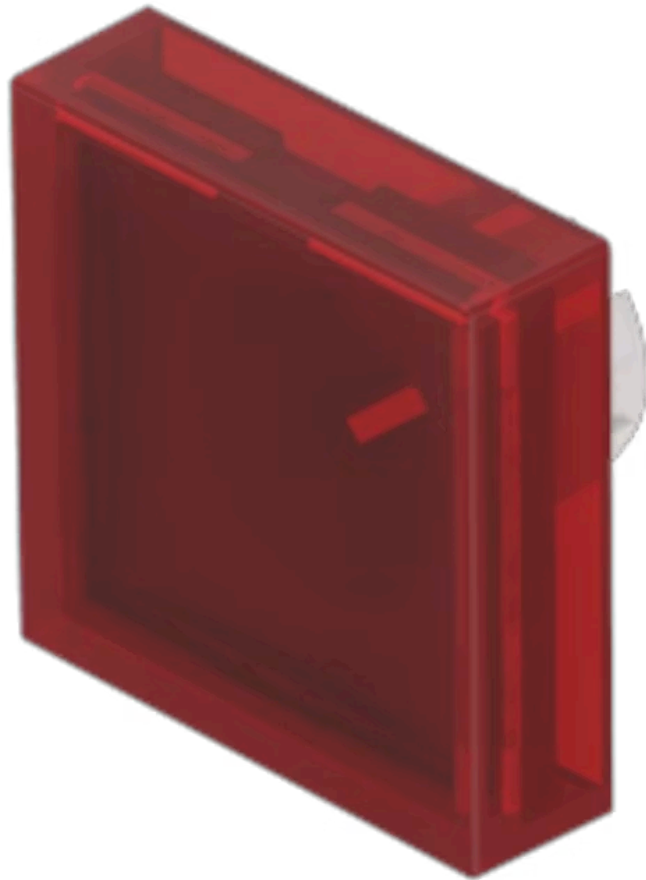

Lens

61-
9671.2

Distribution by
Farnell

<https://farnell.eao.com/component/61-9671.2/e...>

Your product:

61-9671.2 Lens

Loading ...

FRONT

Front form: Square

OPERATING-/INDICATION PART

Lens colour: Red

Lens material: Plastic, according to UL 94 V0

Lens illumination: Illuminated

Lens shape: Flush

Lens optics: transparent

MECHANICAL CHARACTERISTICS

Weight: 0.002 kg

CERTIFICATE

REACH: REACH compliant

RoHS: RoHS compliant

OTHER

Short Description: Lens, 18 mm x 18 mm, Illuminated, Red, Flush, Plastic, according to UL 94 V0

Dimension: 18 mm x 18 mm