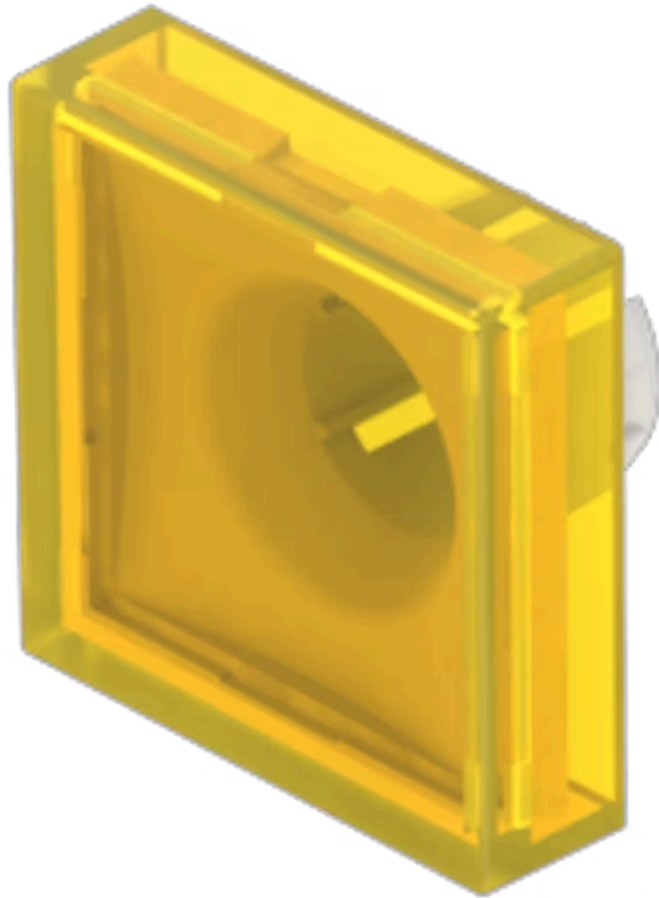

Lens

61-
9671.4

Distribution by
Farnell

<https://farnell.eao.com/component/61-9671.4/e...>

Your product:

61-9671.4 Lens

Loading ...

FRONT

Front form: Square

OPERATING-/INDICATION PART

Lens colour: Yellow

Lens material: Plastic, according to UL 94 V0

Lens illumination: Illuminated

Lens shape: Flush

Lens optics: transparent

MECHANICAL CHARACTERISTICS

Weight: 0.002 kg

CERTIFICATE

REACH: REACH compliant

RoHS: RoHS compliant

OTHER

Short Description: Lens, 18 mm x 18 mm, Illuminated, Yellow, Flush, Plastic, according to UL 94 V0

Dimension: 18 mm x 18 mm