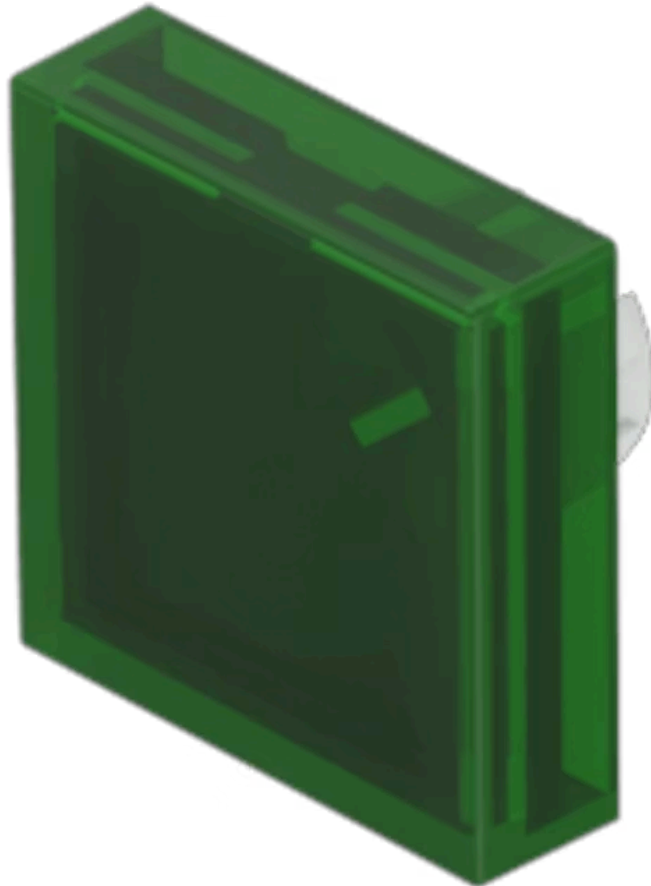

Lens

61-
9671.5

Distribution by
Farnell

<https://farnell.eao.com/component/61-9671.5/e...>

Your product:

61-9671.5 Lens

Loading ...

FRONT

Front form: Square

OPERATING-/INDICATION PART

Lens colour: Green

Lens material: Plastic, according to UL 94 V0

Lens illumination: Illuminated

Lens shape: Flush

Lens optics: transparent

MECHANICAL CHARACTERISTICS

Weight: 0.002 kg

CERTIFICATE

REACH: REACH compliant

RoHS: RoHS compliant

OTHER

Short Description: Lens, 18 mm x 18 mm, Illuminated, Green, Flush, Plastic, according to UL 94 V0

Dimension: 18 mm x 18 mm