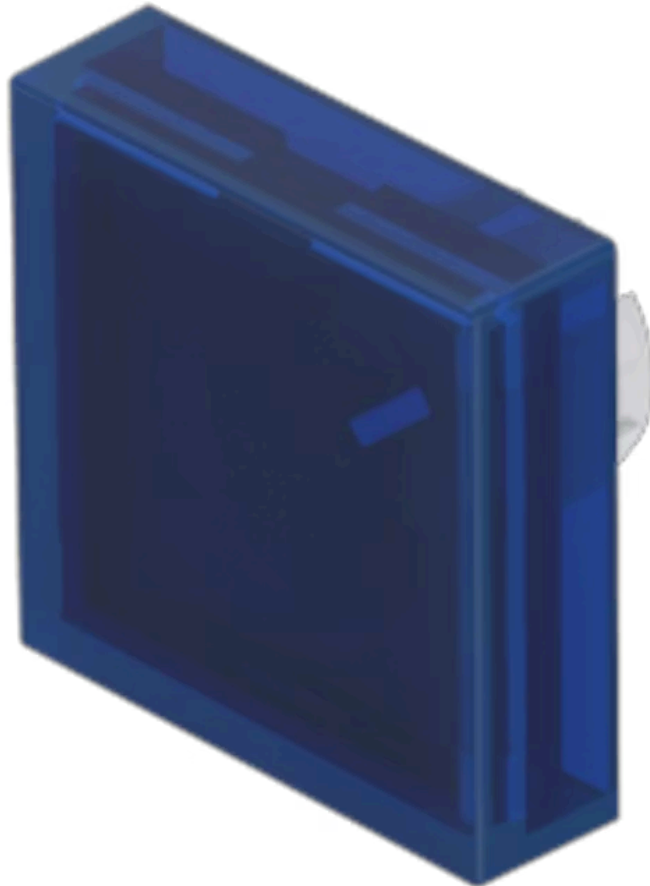

Lens

61-
9671.6

Distribution by
Farnell

<https://farnell.eao.com/component/61-9671.6/e...>

Your product:

61-9671.6

Lens

Loading ...

FRONT

Front form: Square

OPERATING-/INDICATION PART

Lens colour: Blue

Lens material: Plastic, according to UL 94 V0

Lens illumination: Illuminated

Lens shape: Flush

Lens optics: transparent

MECHANICAL CHARACTERISTICS

Weight: 0.002 kg

CERTIFICATE

REACH: REACH compliant

RoHS: RoHS compliant

OTHER

Short Description: Lens, 18 mm x 18 mm, Illuminated, Blue, Flush, Plastic, according to UL 94 V0

Dimension: 18 mm x 18 mm