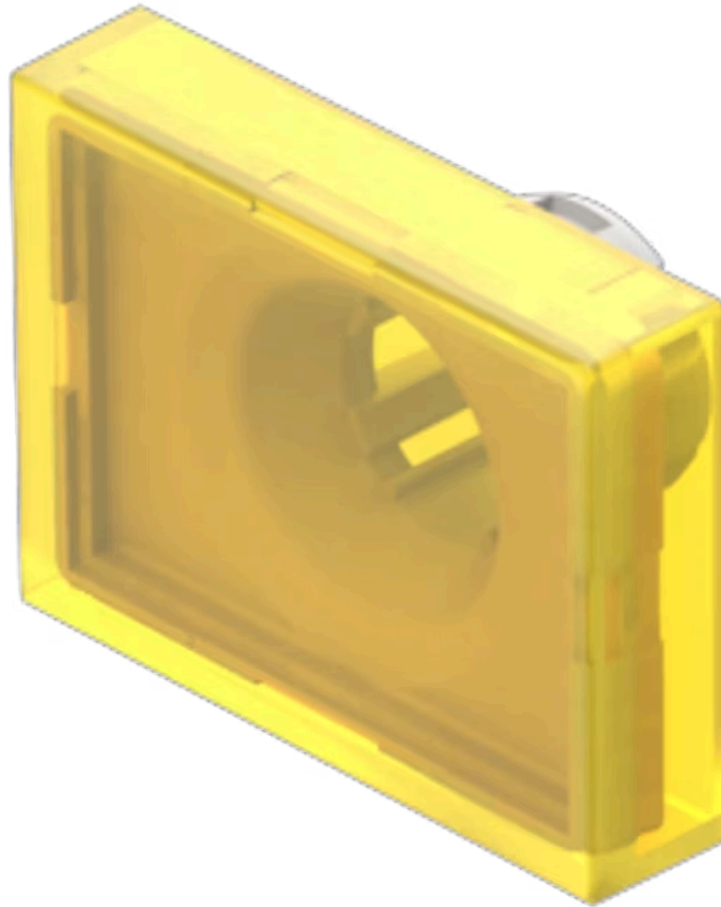

Lens

61-
9681.4

Distribution by
Farnell

<https://farnell.eao.com/component/61-9681.4/e...>

Your product:

61-9681.4 Lens

Loading ...

FRONT

Front form: Rectangular

OPERATING-/INDICATION PART

Lens colour: Yellow

Lens material: Plastic, according to UL 94 V0

Lens illumination: Illuminated

Lens shape: Flush

Lens optics: transparent

MECHANICAL CHARACTERISTICS

Weight: 0.002 kg

CERTIFICATE

REACH: REACH compliant

RoHS: RoHS compliant

OTHER

Short Description: Lens, 24 mm x 18 mm, Illuminated, Yellow, Flush, Plastic, according to UL 94 V0

Dimension: 24 mm x 18 mm