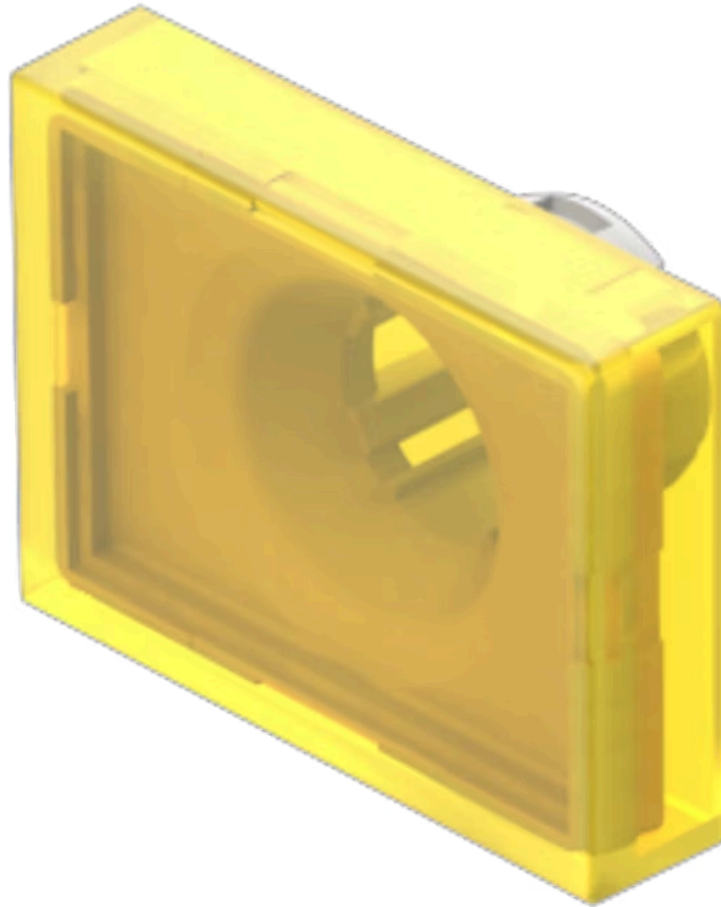

Lens

61-
9681.4

Distribution by
Farnell

<https://farnell.eao.com/component/61-9681.4/e...>