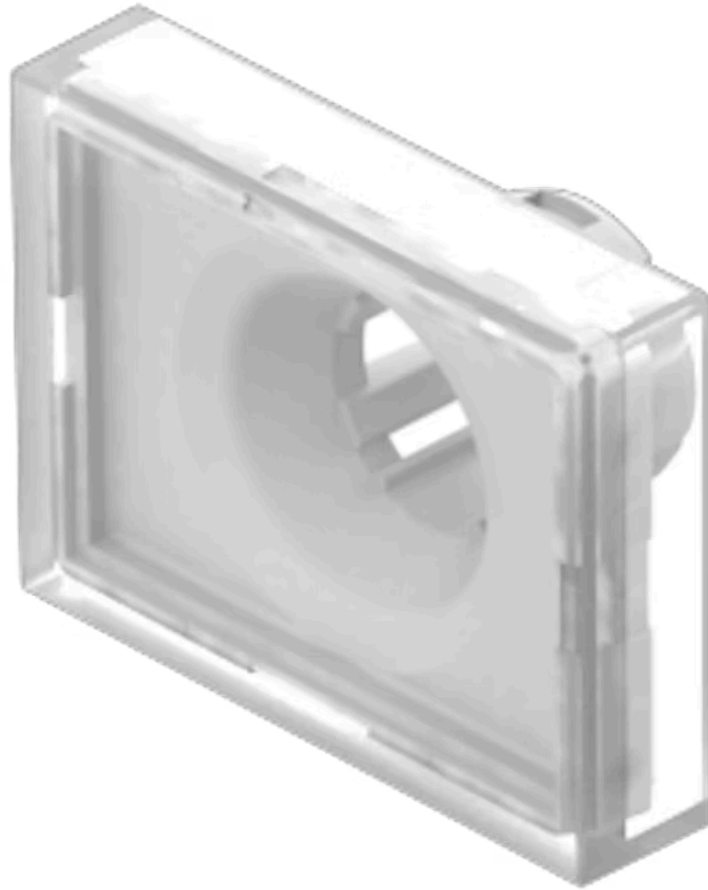

Lens

61-
9681.7

Distribution by
Farnell

<https://farnell.eao.com/component/61-9681.7/e...>

Your product:

61-9681.7 Lens

Loading ...

FRONT

Front form: Rectangular

OPERATING-/INDICATION PART

Lens colour: Colourless

Lens material: Plastic, according to UL 94 V0

Lens illumination: Illuminated

Lens shape: Flush

Lens optics: transparent

MECHANICAL CHARACTERISTICS

Weight: 0.002 kg

CERTIFICATE

REACH: REACH compliant

RoHS: RoHS compliant

OTHER

Short Description: Lens, 24 mm x 18 mm, Illuminated, Colourless, Flush, Plastic, according to UL 94 V0

Dimension: 24 mm x 18 mm