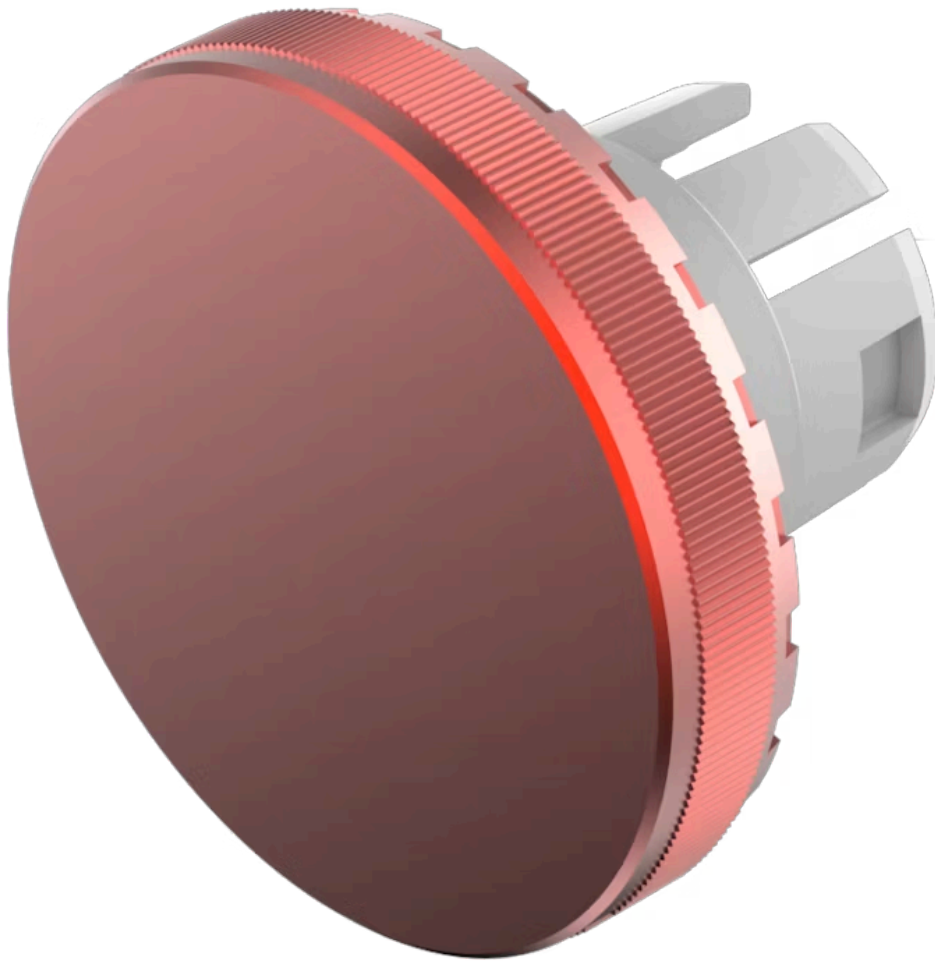

Lens

61-
9841.2

Distribution by
Farnell

<https://farnell.eao.com/component/61-9841.2/e...>