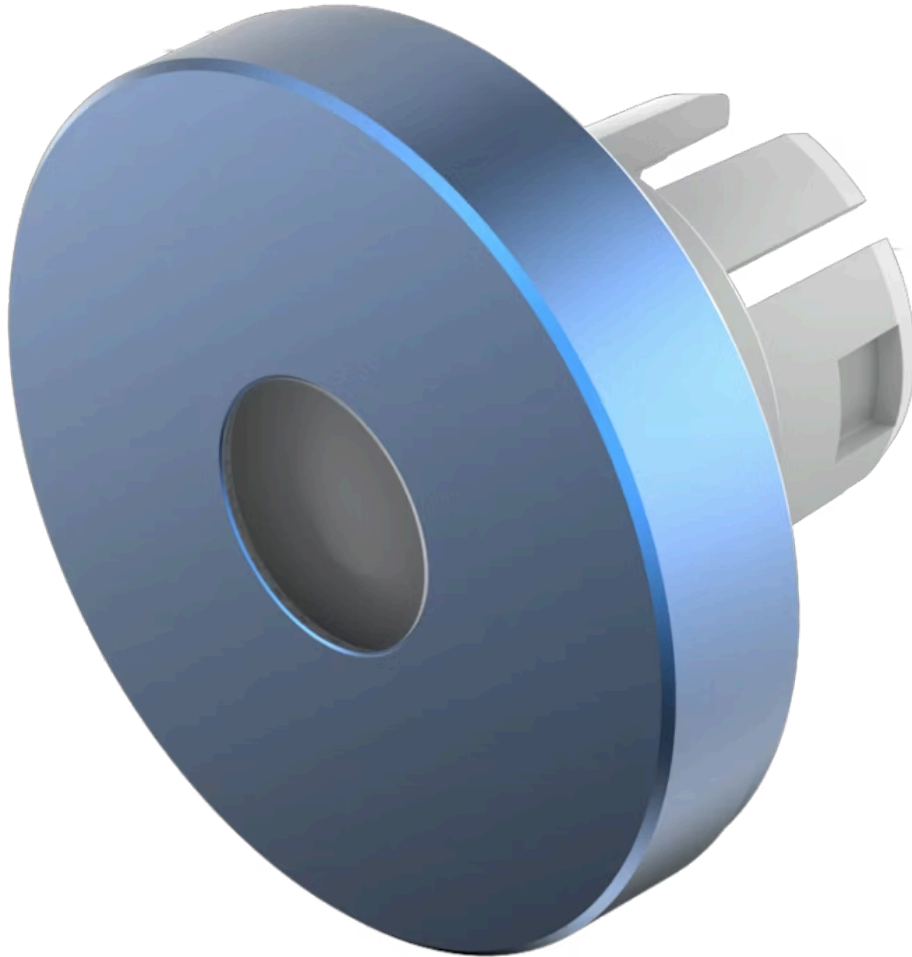

# Lens

61-  
9841.6A

Distribution by  
Farnell

<https://farnell.eao.com/component/61-9841.6A/...>

Your product:

---

## 61-9841.6A Lens

### OPERATING-/INDICATION PART

**Lens colour:** Blue

**Lens material:** Aluminium

**Lens illumination:** Illuminated

**Lens shape:** Flush

**Lens optics:** opaque

**Shape of illumination:** Dot

### OTHER

**Short Description:** Lens, Ø 19.7 mm, Illuminated, Blue, Flush, Aluminium

**Dimension:** Ø 19.7 mm

**Hints:** The colour of anodised aluminium parts can vary due to technical production reasons