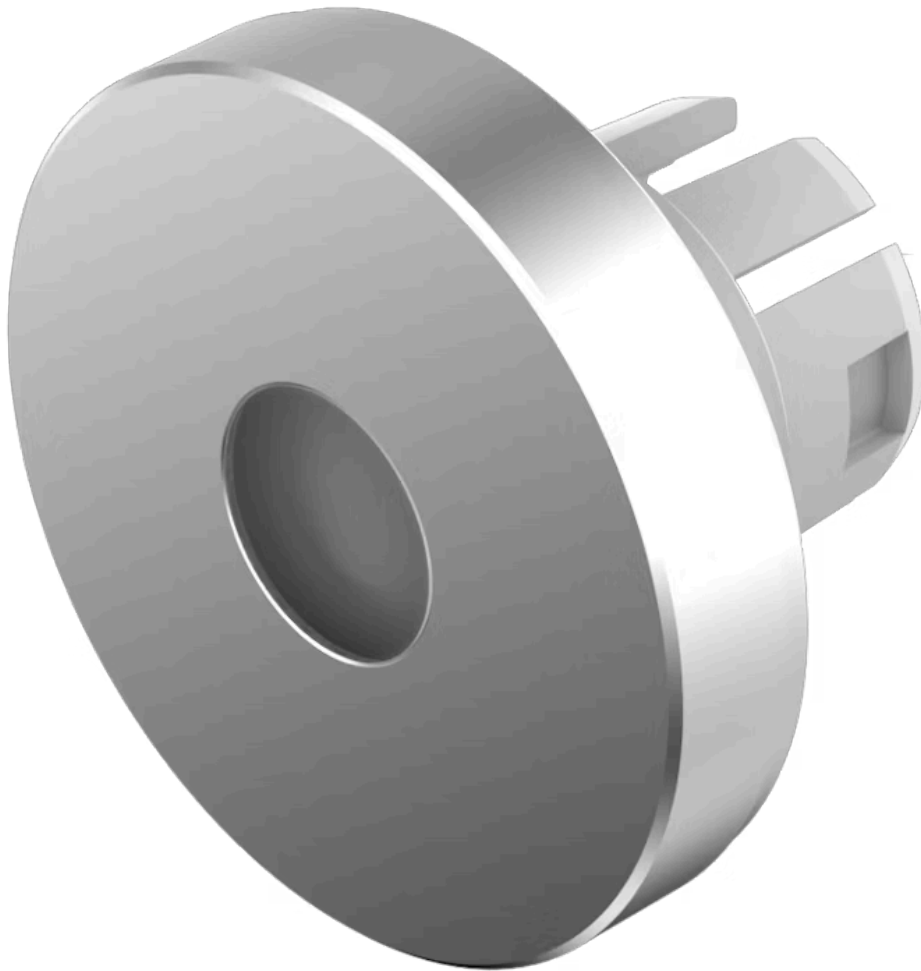

Lens

61-
9841.8A

Distribution by
Farnell

<https://farnell.eao.com/component/61-9841.8A/...>

Your product:

61-9841.8A Lens

Loading ...

FRONT

Front form: Round

OPERATING-/INDICATION PART

Lens colour: Nature

Lens material: Aluminium

Lens illumination: Illuminated

Lens shape: Flush

Lens optics: opaque

Shape of illumination: Dot

MECHANICAL CHARACTERISTICS

Weight: 0.002 kg

CERTIFICATE

REACH: REACH compliant

RoHS: RoHS compliant

OTHER

Short Description: Lens, Ø 19.7 mm, Illuminated, Nature, Flush, Aluminium

Dimension: Ø 19.7 mm

Hints: The colour of anodised aluminium parts can vary due to technical production reasons