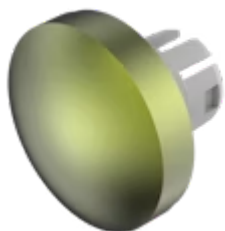

Lens

61-
9842.5

Distribution by
Farnell

Your product:

61-9842.5 Lens

FRONT

Front form: Round

OPERATING-/INDICATION PART

Lens colour: Olive green

Lens material: Aluminium

Lens illumination: Non illuminated

Lens shape: Convex

Lens optics: opaque

MECHANICAL CHARACTERISTICS

Weight: 0.003 kg

CERTIFICATE

REACH: REACH compliant

RoHS: RoHS compliant

OTHER

Short Description: Lens, Ø 19.7 mm, Non illuminated, Olive green, Convex, Aluminium

Dimension: Ø 19.7 mm

Hints: The colour of anodised aluminium parts can vary due to technical production reasons