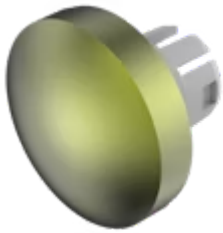

Lens

61-
9842.5

Distribution by
Farnell

<https://farnell.eao.com/component/61-9842.5/e...>

Your product:

61-9842.5 Lens

Loading ...

FRONT

Front form: Round

OPERATING-/INDICATION PART

Lens colour: Olive green

Lens material: Aluminium

Lens illumination: Non illuminated

Lens shape: Convex

Lens optics: opaque

MECHANICAL CHARACTERISTICS

Weight: 0.003 kg

CERTIFICATE

REACH: REACH compliant

RoHS: RoHS compliant

OTHER

Short Description: Lens, Ø 19.7 mm, Non illuminated, Olive green, Convex, Aluminium

Dimension: Ø 19.7 mm

Hints: The colour of anodised aluminium parts can vary due to technical production reasons