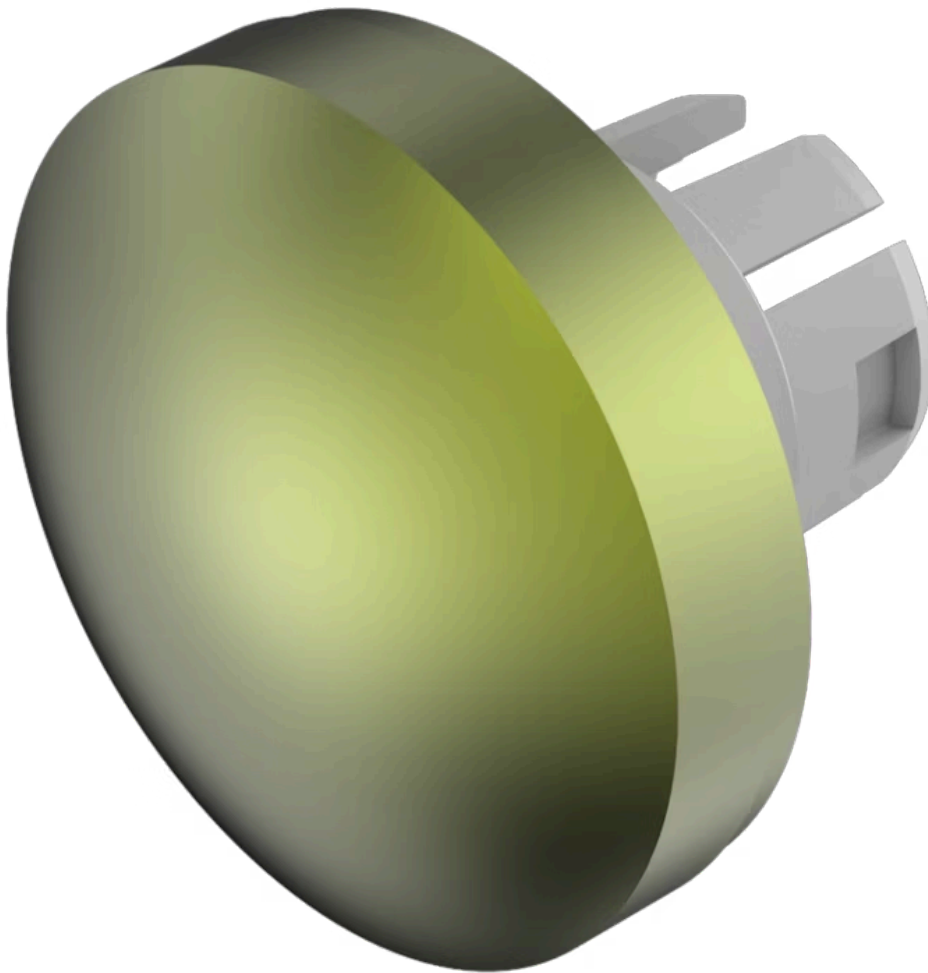

Lens

61-
9842.5

Distribution by
Farnell

Your product:

61-9842.5 Lens

FRONT

Front form: Round

OPERATING-/INDICATION PART

Lens colour: Olive green

Lens material: Aluminium

Lens illumination: Non illuminated

Lens shape: Convex

Lens optics: opaque

MECHANICAL CHARACTERISTICS

Weight: 0.003 kg

CERTIFICATE

REACH: REACH compliant

RoHS: RoHS compliant

OTHER

Short Description: Lens, Ø 19.7 mm, Non illuminated, Olive green, Convex, Aluminium

Dimension: Ø 19.7 mm

Hints: The colour of anodised aluminium parts can vary due to technical production reasons