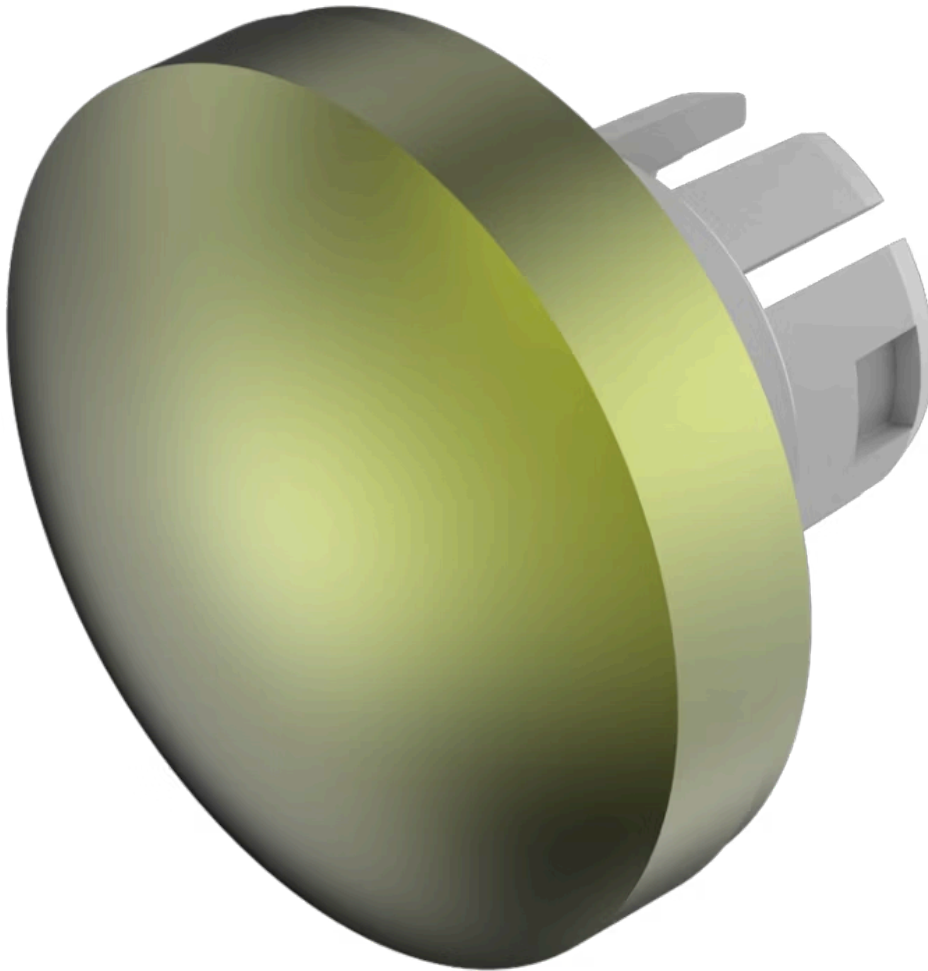

Lens

61-
9842.5

Distribution by
Farnell

<https://farnell.eao.com/component/61-9842.5/e...>

Your product:

61-9842.5 Lens

Loading ...

FRONT

Front form: Round

OPERATING-/INDICATION PART

Lens colour: Olive green

Lens material: Aluminium

Lens illumination: Non illuminated

Lens shape: Convex

Lens optics: opaque

MECHANICAL CHARACTERISTICS

Weight: 0.003 kg

CERTIFICATE

REACH: REACH compliant

RoHS: RoHS compliant

OTHER

Short Description: Lens, Ø 19.7 mm, Non illuminated, Olive green, Convex, Aluminium

Dimension: Ø 19.7 mm

Hints: The colour of anodised aluminium parts can vary due to technical production reasons